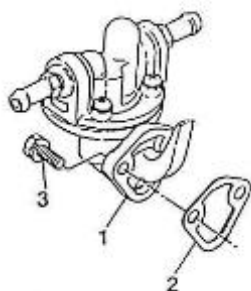

2.45HE STANDARD ENGINE / FEED PUMP

Part number	Item	Désignation article	Quantity
970142501	1	PUMP,FUEL FEED 2. 40	1
970142512	2	GASKET,FUEL PUMP 2. 40	1
970491117	3	BOLT,M 6X 16	2