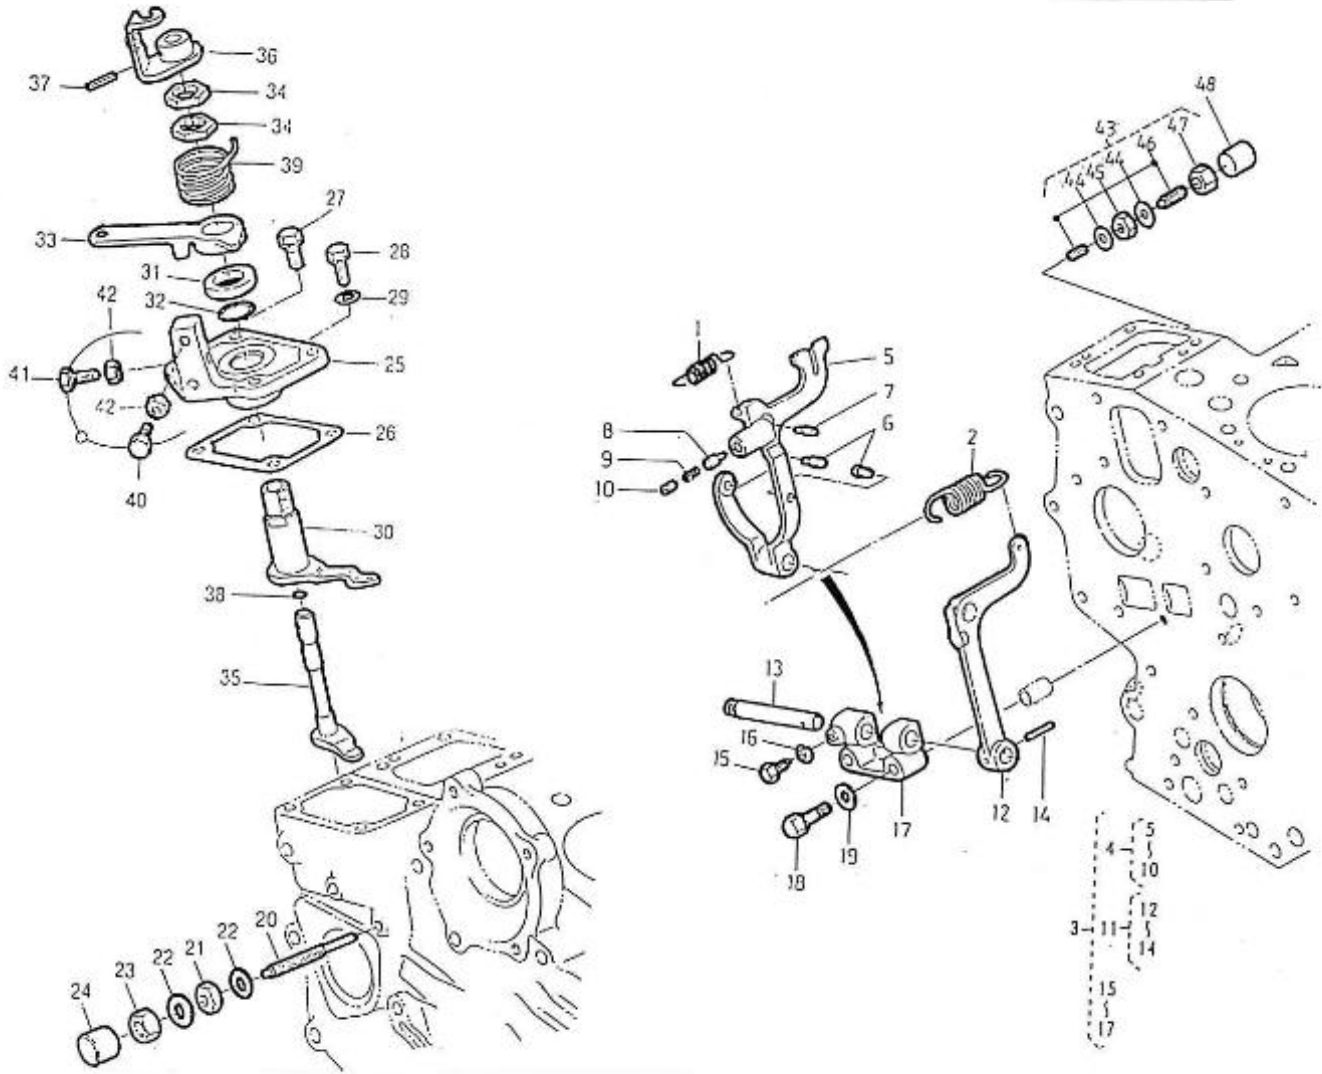

2.45HE STANDARD ENGINE / INJECTION NOZZLE

Part number	Item	Désignation article	Quantity
970307587	1	ASSY HOLDER,NOZZLE	2
970142175	2	NUT,NOZZLE INJ.	2
970302825	3	SPACER,ADJ.NOZZLE STD. 0.900	2
970142171	4	SPRING,NOZZLE FUEL	2
970142173	5	PIECE,DISTANCE NOZZLE INJ.	2
970142170	6	ROD,PUSH NOZZLE FUEL	2
970307595	7	NUT	2
970302826	8	WASHER,NOZZLE INJ.	2
970307596	9	PIECE,NOZZLE	2
970142200	10	SET,SPACER NOZZLE	1
970142180	11	SPACER,NOZZLE INJ. 0,975MM	1
970142179	11	SPACER,NOZZLE INJ. 0,950MM	1
970302825	11	SPACER,ADJ.NOZZLE STD. 0.900	1
970142178	11	SPACER,NOZZLE INJ. 0,925MM	1

2.45HE STANDARD ENGINE / SPEED REGULATOR

Part number	Item	Désignation article	Quantity
970141314	1	SPRING, START GOVERNOR	1
970141313	2	SPRING, GOVERNOR N01 2.40	1
970313382	3	LEVER	1
970141317	4	LEVER, GOVERNOR FORK 1 CPL 2.4	1
970141318	11	LEVER, GOVERNOR FORK 2 CPL 2.4	1
970141318	12	LEVER, GOVERNOR FORK 2 CPL 2.4	1
970141319	13	SHAFT, GOVERNOR	1
970141320	14	PIN, LEVER GOVERNOR	1
970491322	15	BOLT	1
970300318	16	WASHER,SPRING D 5	1
970141318	17	LEVER, GOVERNOR FORK 2 CPL 2.4	1
970141325	18	BOLT, M6X35	2
970141326	19	WASHER, PLAIN D6	2
970140401	20	SCREW, REGULATOR	1
970142175	21	NUT,NOZZLE INJ.	1
970150403	22	RING,SEAL	2
970140404	23	NUT	1
970302411	24	CAP,NUT	1
970141312	25	COVER, SPEED CONTROL 2.40	1
970141311	26	GASKET, SPEED CONTROL 2.40	1
970490119	27	BOLT,M 6X 18	2
970490143	28	BOLT,M 6X 18	2
970150403	29	RING,SEAL	2
970141324	31	COLLAR, GOVERNOR 2.40	1
970141307	32	O-RING, GOVERNOR	1
970141306	33	LEVER, GOVERNOR	1
970141310	34	NUT	2
970141305	35	LEVER, SHAFT 2.40	1
970307616	36	LEVER,ENGINE STOP	1
970141320	37	PIN, LEVER GOVERNOR	1
970141303	38	O-RING, GOVERNOR	1
970141302	39	SPRING	1
970141301	40	BOLT, STOPPER ADJ.	2
970141327	41	BOLT	1
970151133	42	NUT,M 6	3
970307613	43	ASSY APPARATUS	1
970491131	44	WASHER,SEAL	2
970491129	45	NUT	1
970307614	46	ASSY BOLT,ADJUSTING	1
970141130	47	NUT, IDLE ASSEM.	1
970141132	48	CAP, BOLT COVER	1