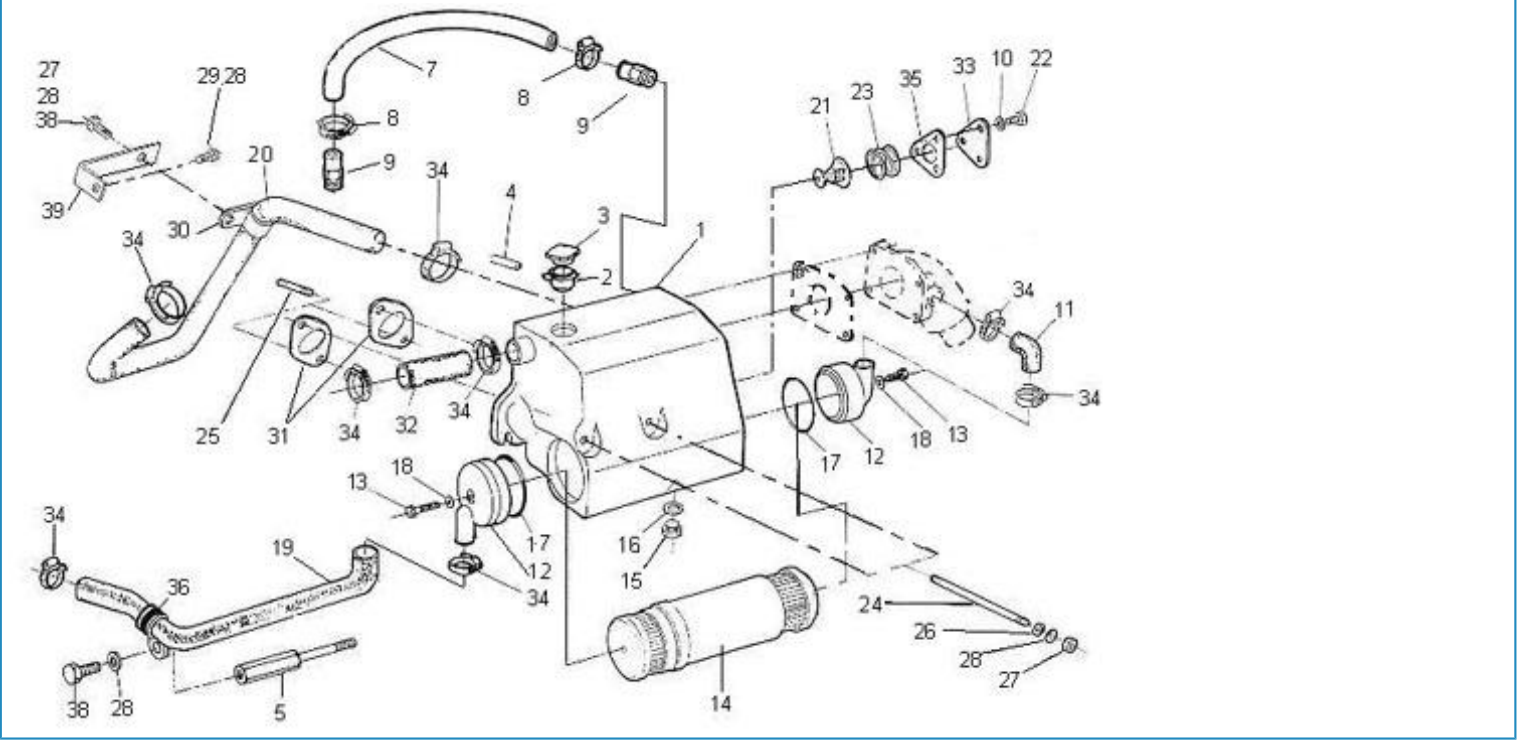

2.45HE STANDARD ENGINE / HEAT EXCHANGER

Part number	Item	Désignation article	Quantity
970307012	1	HOUSING,HEATEXCHANGER	1
970300834	2	FILLING,NECK WATER	1
970604614	3	CAP,FILLING 0, 7 DOUBLE SEAL	1
970300077	4	HOSE,D 8 L= 450	1
970307899	5	SPACER	1
970307807	7	HOSE	1
970439306	8	CLAMP	2
970307806	9	Nipple	2
970119139	10	WASHER,CORRUGATED D8	1
970307018	11	HOSE	1
970307716	12	COVER	2
970301263	13	BOLT,M 8X 45 -A2-	2
970310150	14	TUBE STACK	1
970875506	15	PLUG	1
970300306	16	GASKET,RING D14	1
KSAV03	17	HEAT EXCHANGER GASKET KIT	1
970300288	18	GASKET,M8	2
970307810	19	HOSE	1
970307138	20	HOSE	1
970307282	21	THERMOSTAT	1
970639903	22	BOLT,HEX M 8X 16	3
970307014	23	SPRING	1
970307131	24	STUD	2
970154026	25	STUD,M 6X 22	2
970635459	26	WASHER,PLAIN D 6	4
970635460	27	NUT,M 6	5
39780	28	WASHER	7
970609601	29	BOLT,HEX M 6X 12	1
970304072	30	CLAMP	1
970144512	31	GASKET,EXHAUST MANIFOLD 2. 40	2
970300065	32	HOSE,D25 L= 75	1
970307023	33	COVER	1
970604526	34	CLAMP,HOSE 22-32	8
970307152	35	GASKET	1
970304071	36	CLAMP	1
970439910	38	BOLT,HEX M 6X 16	2
970307019	39	BRACKET	1