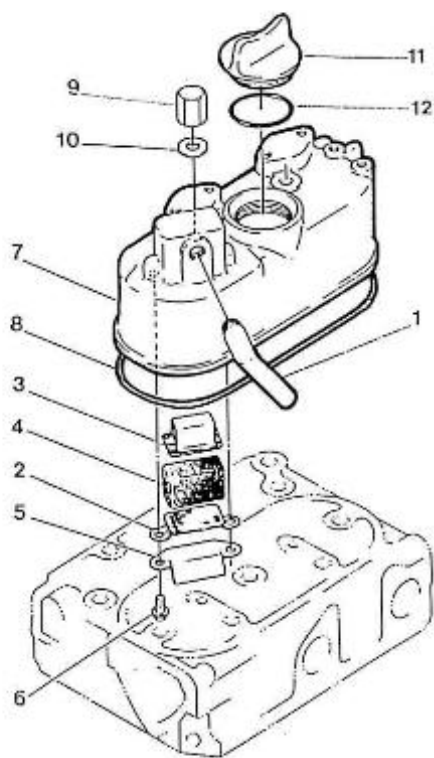

Filtre(s) :

- type: 2.45HE STANDARD ENGINE

2.45HE STANDARD ENGINE / ENGINE BLOCK

Part number	Item	Désignation article	Quantity
970307455	2	CAP,SEALING	3
970307456	3	CAP,SEALING	3
970140104	4	CAP, FREEZE	2
970490107	5	PLUG,SOCK	4
970490108	6	PLUG,SOCK	3
970490109	7	PLUG,SOCK	1
970307457	8	PLUG,EXPANSION	1
970140109	9	PIN, CYLINDRICAL	2
970490111	10	PIN,CYLINDRICAL	2
970490112	11	PIN,PIPE	1
970490113	12	PIN,PIPE	1
970140108	13	PIN, PIPE	2
970307458	14	COVER,CYL.HEAD	1
970490116	15	O-RING	1
970307178	16	TAP	1
970143114	17	PUMP,OIL CPL.	1
970143115	18	GASKET,OIL PUMP	1
970143116	19	BOLT	3
970143117	20	GEAR,OIL PUMP DRIVE 2. 40	1
970143118	21	KEY,FEATHER	1
970307460	22	NUT,FLANGE	1
970851700	23	SWITCH,OIL	1
970307267	24	ELBOW	1
970307462	25	GAUGE,OIL	1

2.45HE STANDARD ENGINE / OIL SUMP - OIL PUMP

Part number	Item	Désignation article	Quantity
970307971	1	PAN,OIL	1
970140110	2	GASKET, OIL PAN 2.40	1
970140123	3	BOLT ,M 6X12	14
970313311	4	BOLT	1
970301951	5	O-RING	1
970307463	6	FILTER 1,OIL	1
970490127	7	PLUG, OIL DRAIN	1
970432132	8	GASKET,RING	1

2.45HE STANDARD ENGINE / CYLINDER HEAD COVER

Part number	Item	Désignation article	Quantity
970307500	1	JOINT, BREATHER PIPE	1
970140303	2	PLATE, BREATHER ELEMENT N01	1
970140302	3	HOUSING, BREATHER ELEMENT	1
970302769	4	FILTER, BREATHER ELEMENT	1
970140306	5	SHIELD, OIL BREATHER	1
970490307	6	SCREW, M 5X 10	2
970307471	7	COVER, CYL. HEAD	1
970307472	8	GASKET, COVER CYL:HEAD	1
970140504	9	NUT, CAP M8	2
970150403	10	RING, SEAL	2
970490510	11	CAP, FILLING OIL	1
970490511	12	O-RING	1

2.45HE STANDARD ENGINE / CYLINDER HEAD

Part number	Item	Désignation article	Quantity
970140901	1	HOOK, ENGINE 2.40	2
970313311	2	BOLT	2
970307464	3	COMP.CYLINDER HEAD	1
970140904	4	CAP, FREEZE	1
970490107	5	PLUG,SOCK	1
970140922	6	GUIDE, VALVE INTAKE 2.40HE	2
970140923	7	GUIDE, VALVE EXHAUST 2.40	2
970140908	8	PLUG, CYL.HEAD 2.40	1
970307465	9	GASKET,CYL.HEAD NA	1
970140912	10	BOLT, CYL.HEAD 2.40	10