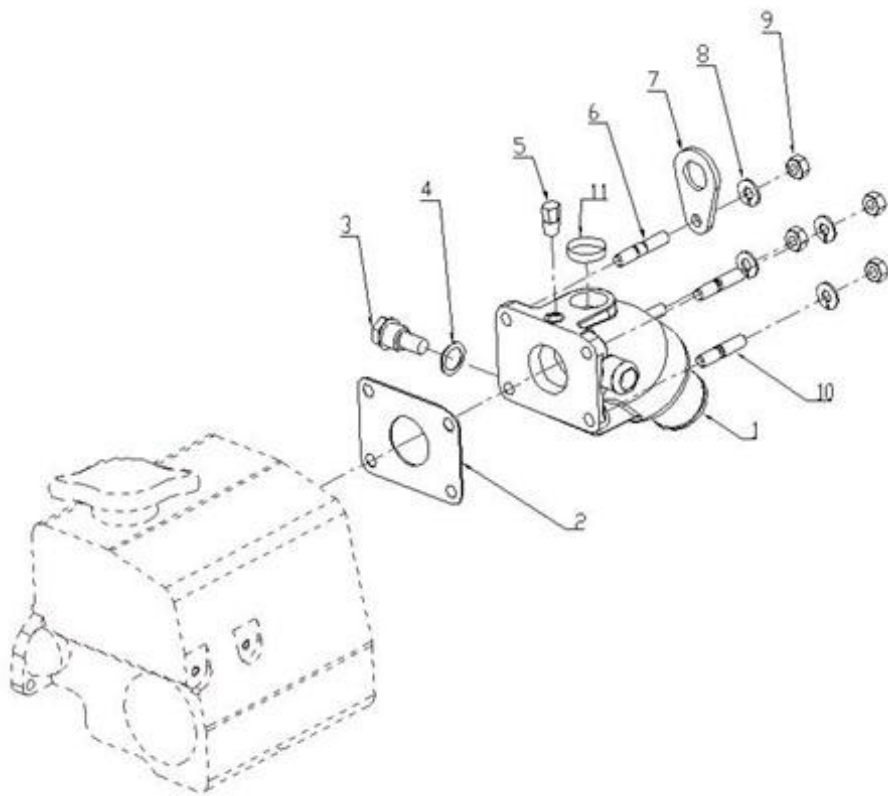

2.45HE STANDARD ENGINE / EXHAUST ELBOW

Part number	Item	Désignation article	Quantity
970307024APR	1	ENS.COUDE ECHAPP.DIA 40MM 2.4	1
970307015	2	GASKET	1
970494635	3	ANODE,ZINC CPL M16X1,5	1
970300199	4	GASKET,RING D16	1
970307265	5	PLUG,HEX 1/8	1
970300374	6	STUD,M 8X 30	1
970140901	7	HOOK, ENGINE 2.40	1
970119138	8	WASHER,SPRING D 8	4
970300079	9	NUT,M 8 SPECIAL	4
970300080	10	STUD,M 8X 25	3