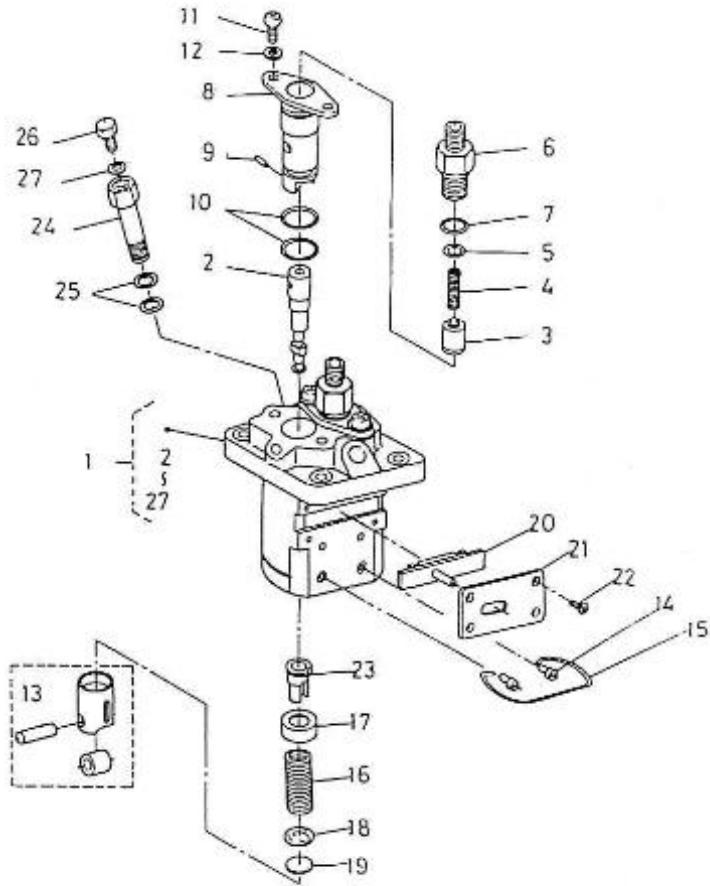

2.45HE STANDARD ENGINE / INJECTION AND FEED PUMPS

Part number	Item	Désignation article	Quantity
970307597	1	ASSY PUMP,INJECTION	1
970307603	2	ASSY PLUNGER	2
970142147	3	VALVE,INJ.PUMP 2. 40HE	2
970142148	4	SPRING,INJ.PUMP	2
970142149	5	GASKET,RING INJ.PUMP 2.40	2
970307604	6	BRACKET	2
970142151	7	O-RING,INJ.PUMP	2
970302918	8	FLANGE,SLEEVE	2
970302919	9	PIN,JOINT	2
970142161	10	O-RING,INJ.PUMP	4
970303946	11	SCREW	4
970307605	12	WASHER,TONGUED	4
970142165	13	TAPPET,INJ.PUMP CPL.	2
970303947	14	PIN,TAPPET GUIDE	2
970142159	16	SPRING,INJ.PUMP	2
970303949	17	SEAT,SPRING -UPPER-	2
970303950	18	SEAT,SPRING -LOWER-	2
970303951	19	SHIM	1
970307607	20	LUCK,CONTROL	1
970303954	22	SCREW	4
970142168	23	SLEEVE,CONTROL	2
970307609	24	SCREW,FOLLOW	1
970307610	25	GASKET,COPPER	2