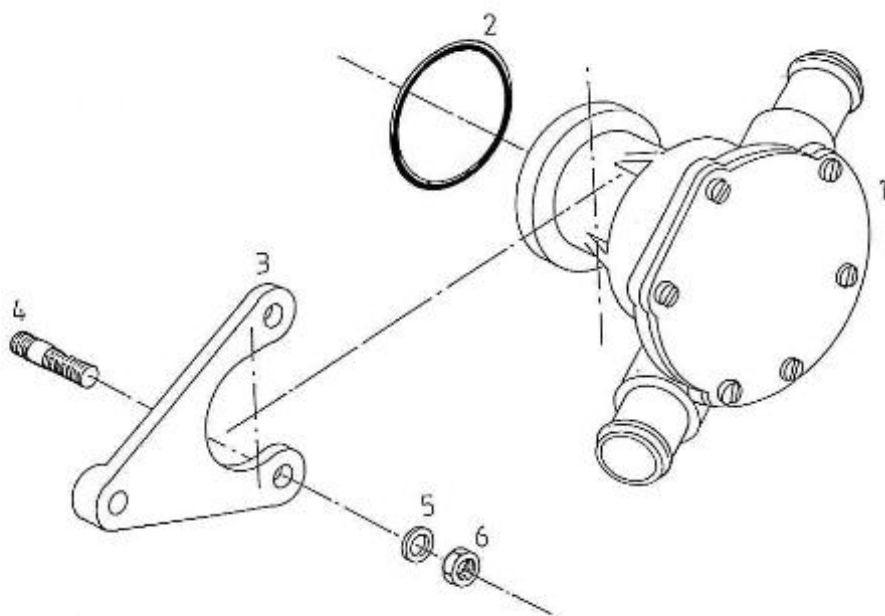

2.45HE STANDARD ENGINE / SEA WATER PUMP

Part number	Item	Désignation article	Quantity
970307808	1	PUMP,WATER	1
970494025	2	O-RING	1
970154026	4	STUD,M 6X 22	3
970609602	5	WASHER,CORRUGATED D 6	3
970635460	6	NUT,M 6	3