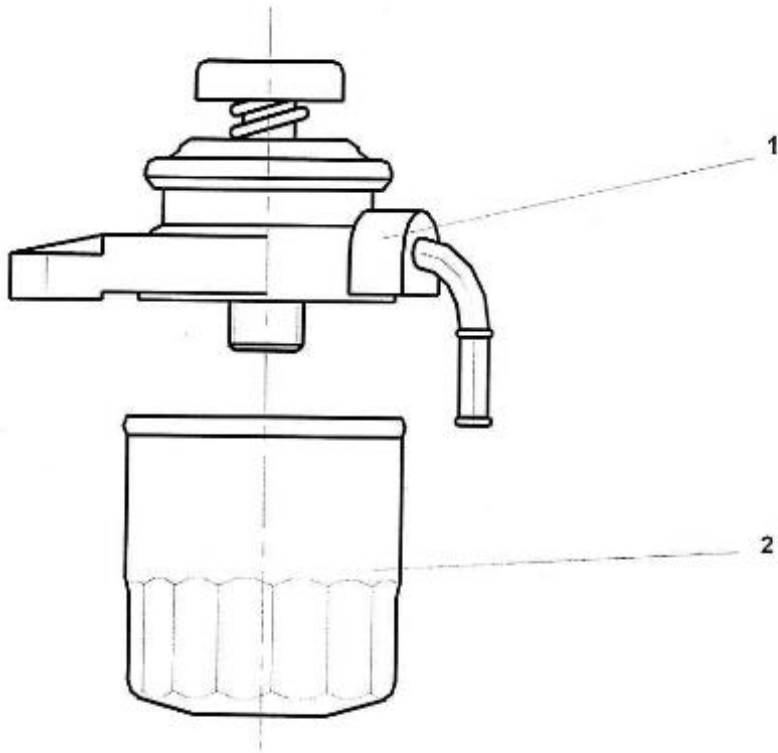

2.45HE STANDARD ENGINE / FUEL FILTER

Part number	Item	Désignation article	Quantity
970310293	1	FUEL FILTER	1
970310302	2	FILTER	1