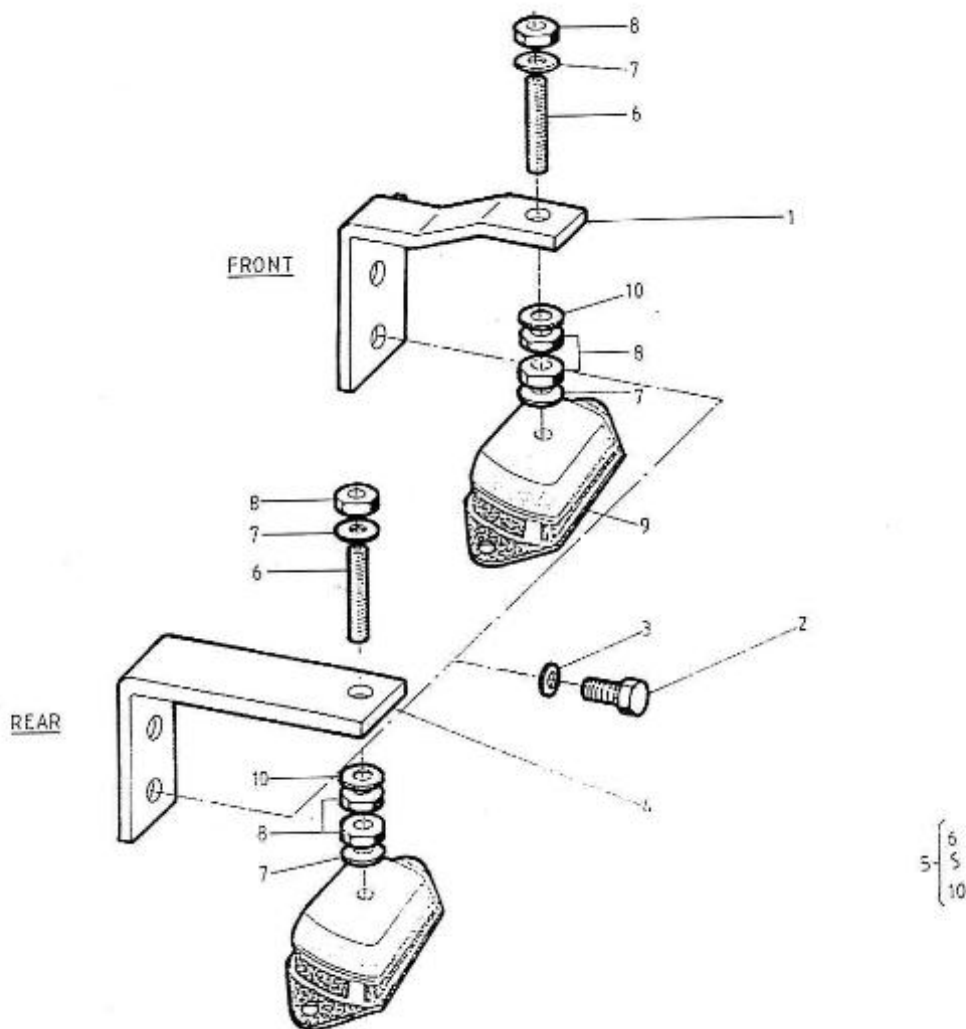

2.45HE STANDARD ENGINE / SUPPORT AND MOUNTING

Part number	Item	Désignation article	Quantity
970307026	1	SUPPORT,MOUNT	2
970499051	2	BOLT,HEX M10X1,25X 30	8
970119136	3	WASHER,SPRING D10	8
970307032	4	ENGINE MOUNT	2
48190020	5	ELASTICAL MOUNT	4
970300051	6	STUD,M12X 80	1
970409154	7	WASHER,SPRING D12	2
970607318	8	NUT, M12	3
48190020	9	ELASTICAL MOUNT	1
970409153	10	WASHER,PLAIN D12	1