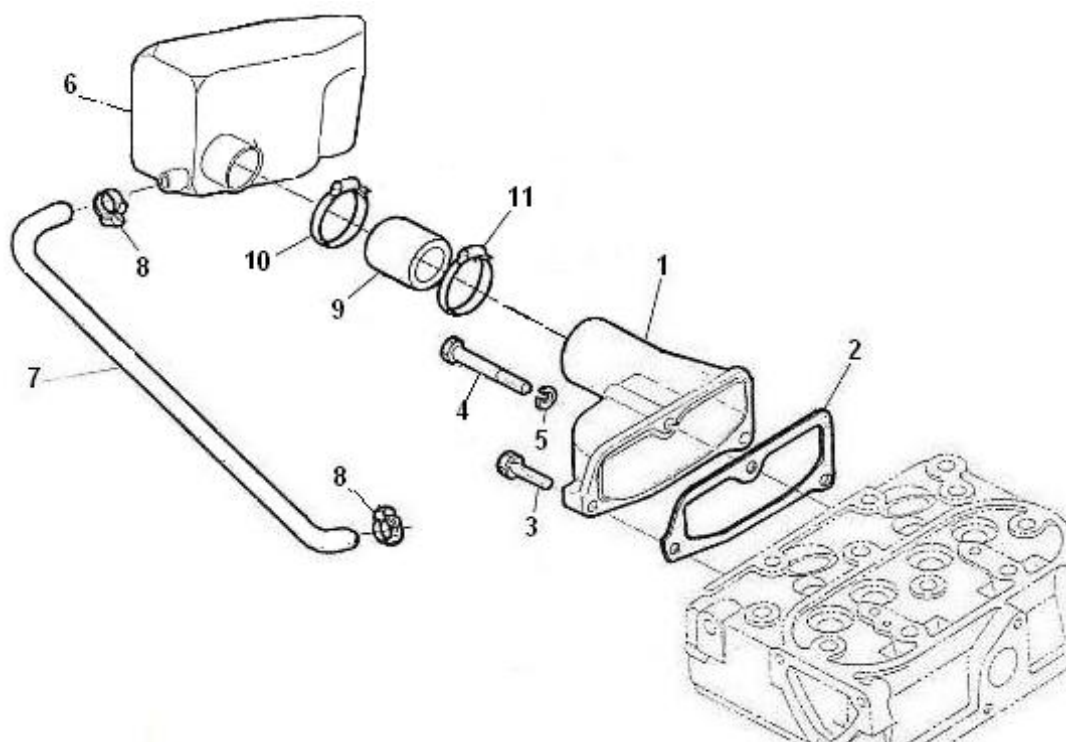

2.45HE STANDARD ENGINE / INTAKE MANIFOLD

Part number	Item	Désignation article	Quantity
970145101	1	MANIFOLD,INTAKE	1
970145102	2	GASKET,INTAKE MANIFOLD 2. 40	1
970490119	3	BOLT,M 6X 18	2
970302736	4	BOLT,M 6X 45	1
970119149	5	WASHER, SPRING D 6	1
970301330	6	FILTER,AIR HE	1
970302573	7	HOSE,CARTER DEAIR 2.40HE	1
970439306	8	CLAMP	2
970301611	9	HOSE,AIR FILTER 2. 40-2.60/HE	1
970634621	10	CLAMP,HOSE	1
970604533	11	CLAMP,HOSE 32-44	1