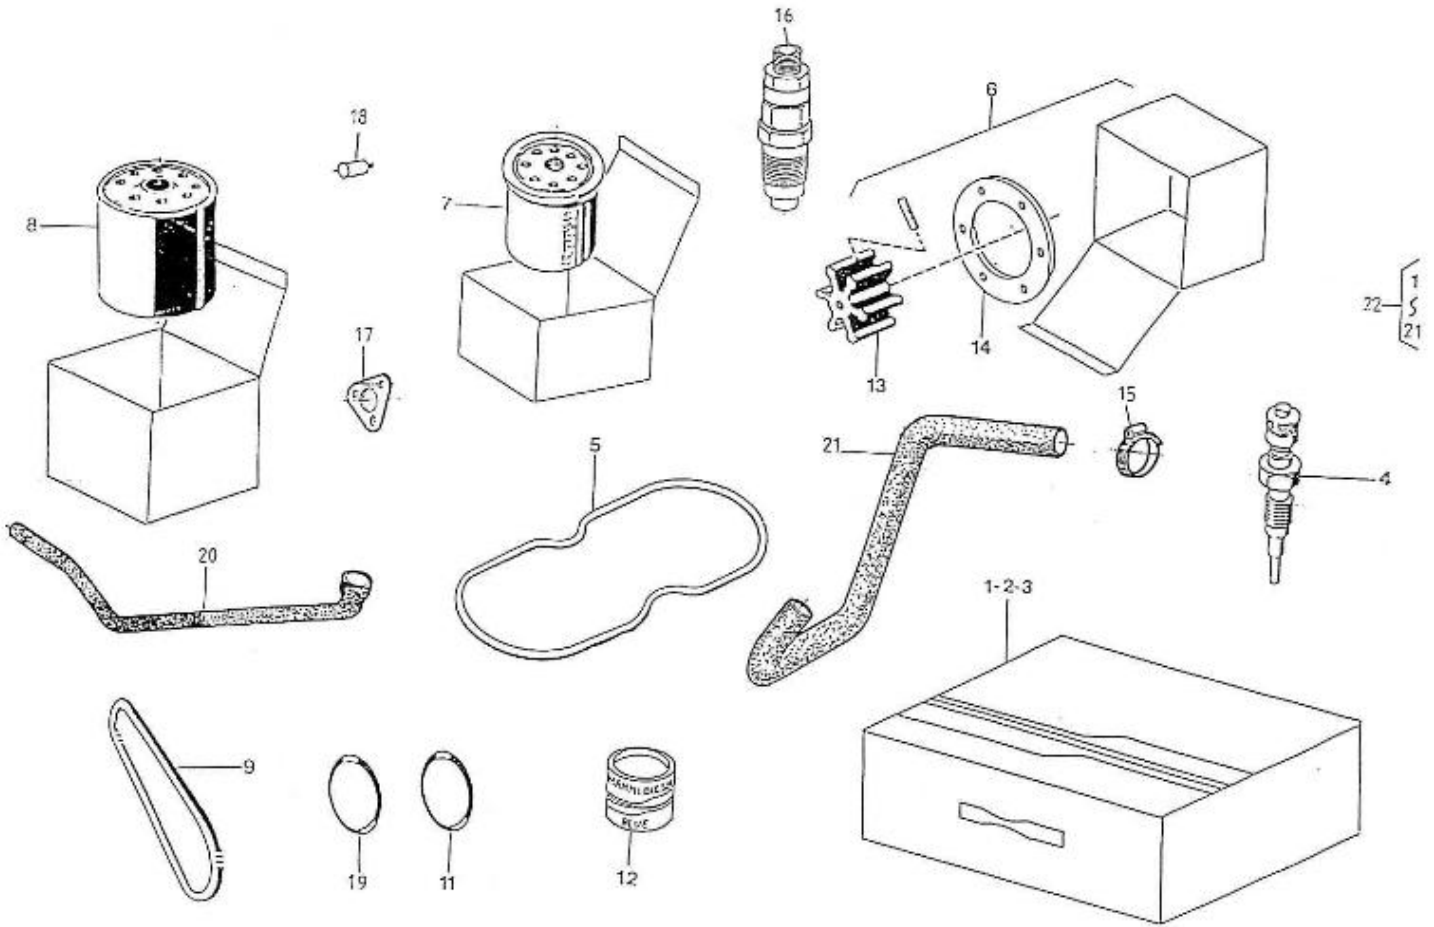

2.45HE STANDARD ENGINE / MAINTENANCE KIT

Part number	Item	Désignation article	Quantity
970310008	1	CASE	1
970301347	2	INSERT,CASE	1
970301348	3	INSERT,CASE BOTTOM	1
970307591	4	GLOW PLUG	1
970307472	5	GASKET,COVER CYL:HEAD	1
970307749	6	REPAIR KIT	1
970302697	7	FILTER,ELEMENT OIL 6.280	1
970310302	8	FILTER	1
970307133	9	V-BELT	1
970494025	11	O-RING	2
970301521	12	PAINT,NANNI BLUE 125CC	1
970434013	13	IMPELLER,WATER PUMP F 4B D 12	1
970504028	14	GASKET,F4B-9	1
970604526	15	CLAMP,HOSE 22-32	4
970307587	16	ASSY HOLDER,NOZZLE	1
970307152	17	GASKET	1
970856011	18	BULB 12V-2W	1
970307177	19	O-RING	2
970307810	20	HOSE	1
970307138	21	HOSE	1