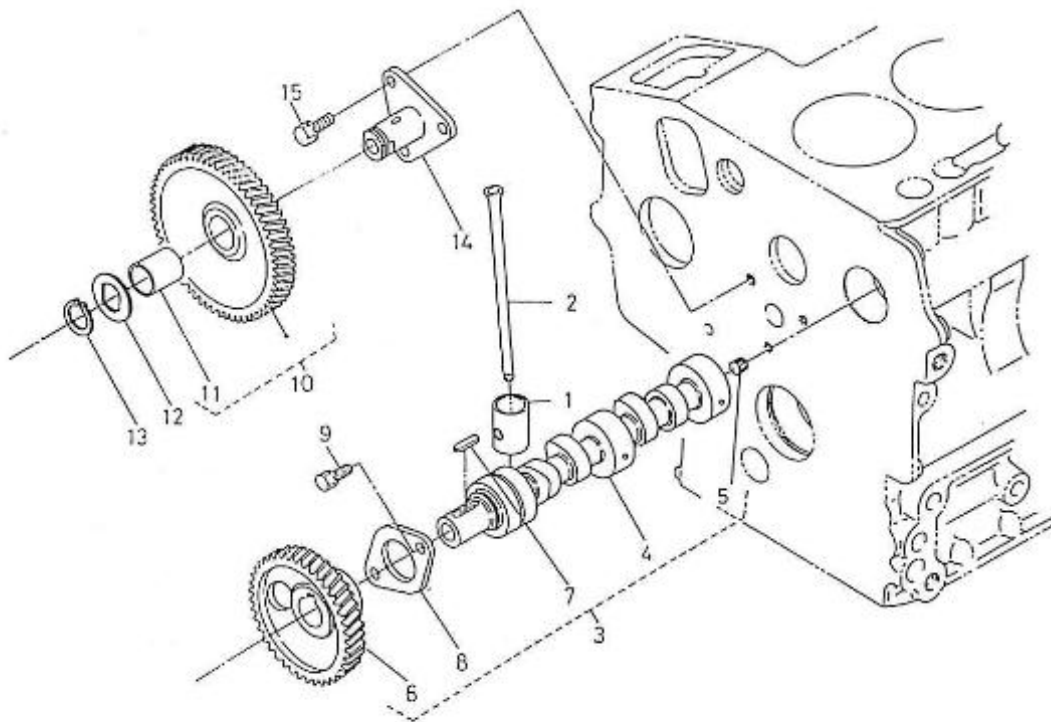

2.45HE STANDARD ENGINE / CYLINDER HEAD

Part number	Item	Désignation article	Quantity
970140901	1	HOOK, ENGINE 2.40	2
970313311	2	BOLT	2
970307464	3	COMP.CYLINDER HEAD	1
970140904	4	CAP, FREEZE	1
970490107	5	PLUG,SOCK	1
970140922	6	GUIDE, VALVE INTAKE 2.40HE	2
970140923	7	GUIDE, VALVE EXHAUST 2.40	2
970140908	8	PLUG, CYL.HEAD 2.40	1
970307465	9	GASKET,CYL.HEAD NA	1
970140912	10	BOLT, CYL.HEAD 2.40	10

2.45HE STANDARD ENGINE / CAMSHAFT

Part number	Item	Désignation article	Quantity
970141101	1	TAPPET, CAMSHAFT 2.40	4
970307548	2	PUSH ROD	4
970142122	3	CAMSHAFT,FUEL CPL.2. 40	1
970307549	4	CAMSHAFT	1
970302043	5	SCREW,SET	1
970141105	6	GEAR, CAMSHAFT 2.40	1
970141106	7	KEY, FEATHER CAMSHAFT 2.40-4.1	1
970141107	8	STOPPER, CAMSHAFT	1
970140123	9	BOLT ,M 6X12	2
970307542	10	COMP.GEAR,IDLE	1
970307543	11	BUSH	1
970307544	12	COLLAR,IDLE GEAR	1
970307545	13	RING,SNAP	1
970307546	14	SHAFT,IDLE GEAR	1
970490508	15	BOLT,M 6X 14	3