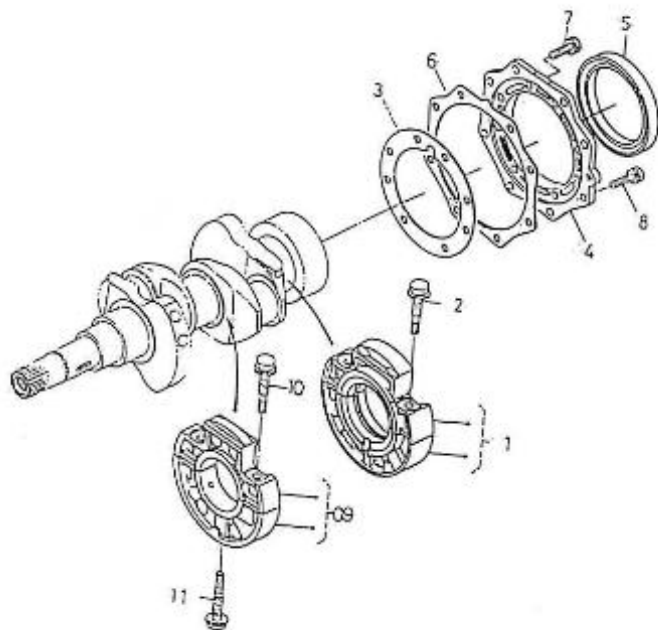

2.45HE STANDARD ENGINE / CRANKSHAFT-BEARINGS

Part number	Item	Désignation article	Quantity
970307466	1	ASSY CASE,MAIN BRG	1
970141533	2	BOLT, BEARING CASE	2
970141506	3	GASKET, BEARING CASE 2.40	1
970141535	4	COVER, BEARING CASE 2.40	1
970141529	5	SEAL, OIL	1
970141508	6	GASKET, BEARING CASE COVER 2.4	1
970491536	7	BOLT,M 6X 20	8
970141537	8	BOLT, M6X22	8
970307468	9	ASSY CASE,MAIN BRG 1	1
970141533	10	BOLT, BEARING CASE	2
970141539	11	BOLT, BEARING CASE N02	1