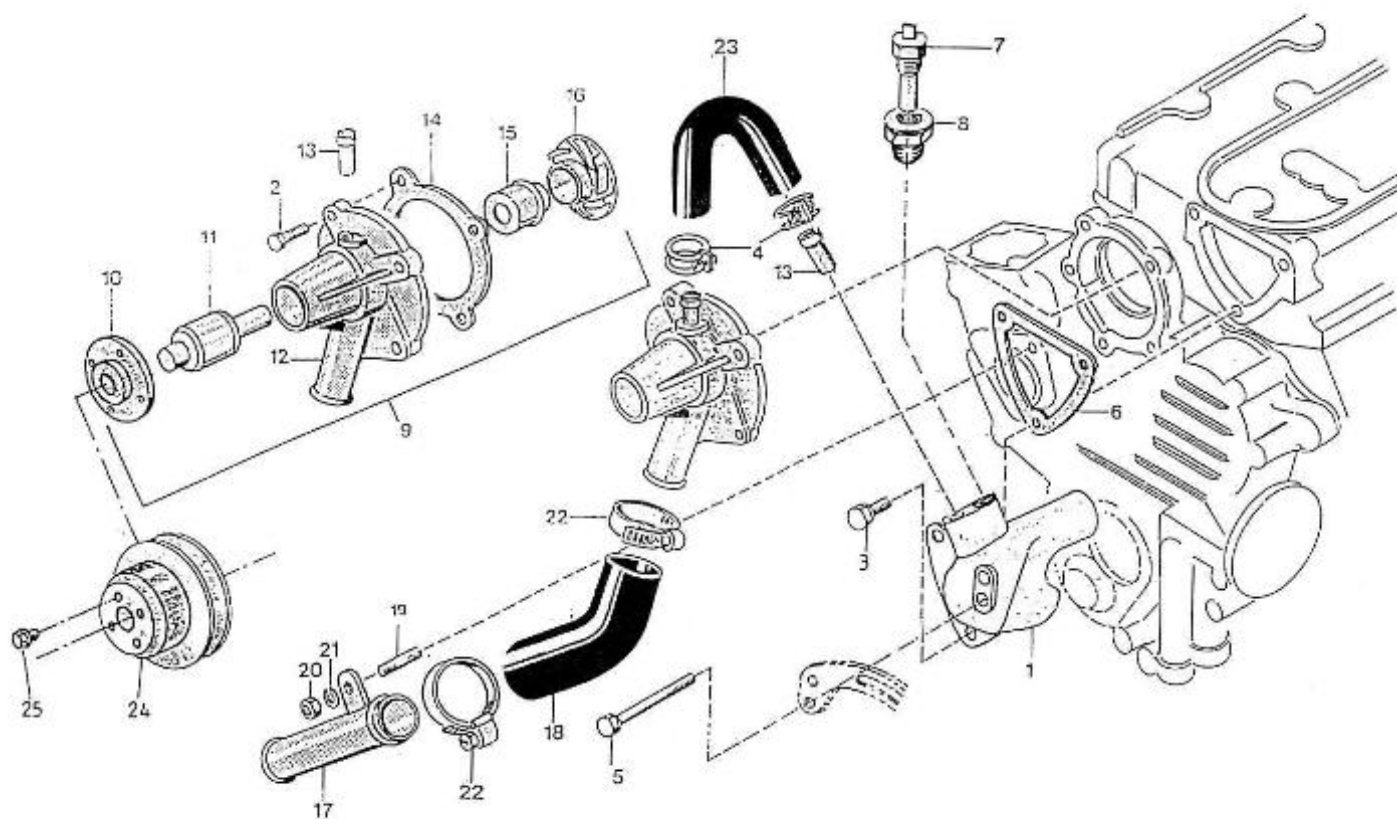

2.45HE STANDARD ENGINE / FRESH WATER PUMP

Part number	Item	Désignation article	Quantity
970144320	1	FLANGE,WATER INTAKE 2. 40HE	1
970491537	2	BOLT,M 6X 25	4
970639902	3	BOLT,SOCK M 6X 16	2
970439306	4	CLAMP	2
970144311	5	BOLT	1
970300299	6	GASKET,FLANGE	1
970304054	7	TEMPERATURE SWITCH 1/8 1P 97	1
43360090	8	REDUCTION CONNECTION	1
970307624	9	ASSY PUMP,WATER	1
970307625	10	FLANGE,WATER PUMP	1
970307626	11	BEARING,BALL(RADIAL)	1
970307629	13	PIPE,WATER RETURN	2
970315053	14	GASKET,WATER PUMP	1
970307627	15	ASSY SEAL,MECHANICAL	1
970307628	16	IMPELLER,WATER PUMP	1
970144306	17	PIPE,WATER PUMP 2.40	1
970144307	18	HOSE,ELBOW WATER PUMP 2.40	1
970144308	19	STUD	1
970151133	20	NUT,M 6	1
970119149	21	WASHER, SPRING D 6	1
970434506	22	CLAMP,HOSE 13-20	2
970144310	23	HOSE,WATER RETURN 2.40	1
970144312	24	PULLEY	1
970141015	25	BOLT, M6X10	1