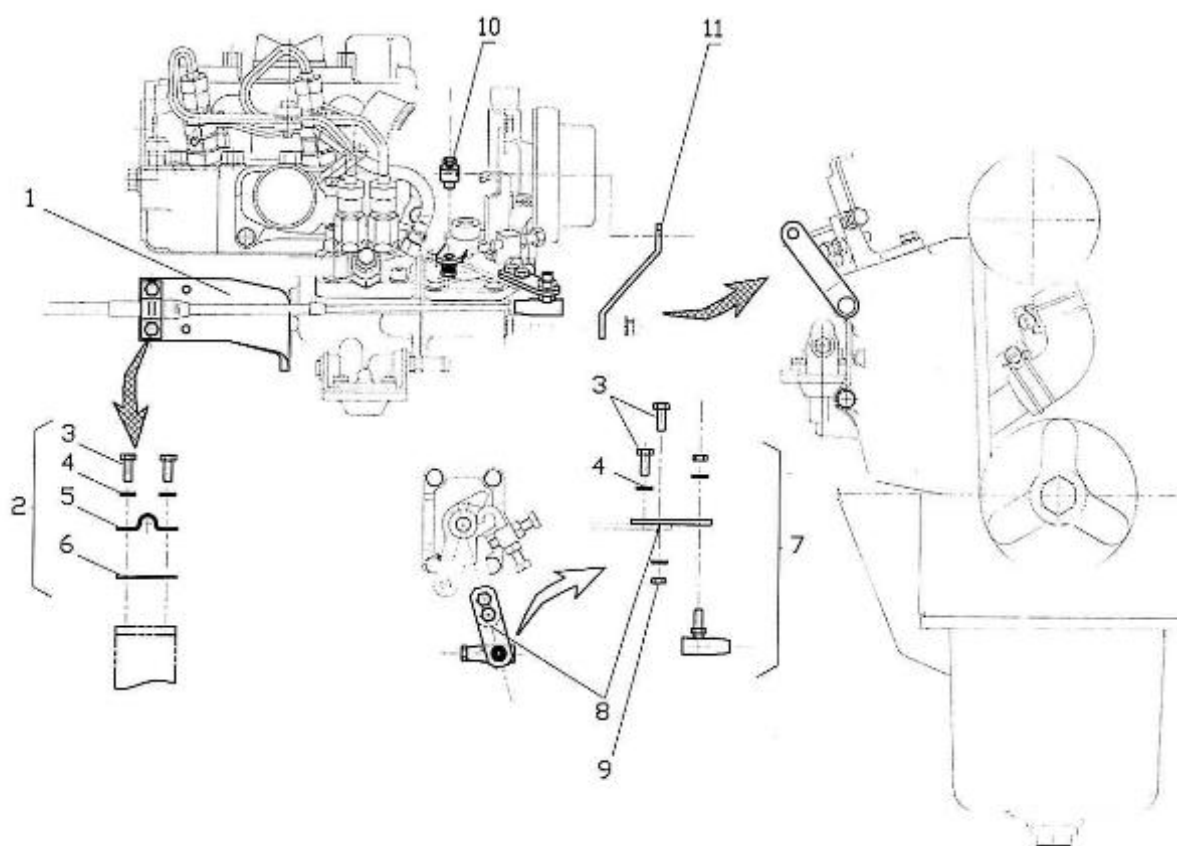

2.45HE STANDARD ENGINE / ACCELERATOR

Part number	Item	Désignation article	Quantity
970307824D	1	SUPPORT CDE GAZ N2.10 AU N3.21	0
970835020	2	CLAMP	1
970300317	3	BOLT,HEX M 5X 16	2
970300318	4	WASHER,SPRING D 5	4
QCC33010TF	5	THREADING COLLAR JACKET 33C	1
QCC33014TF	6	COUNTER PLATE 33/43C	1
970830124	7	JOINT	1
970310246	8	LEVER,SPEED CONTROL	1
970609904	9	NUT,M 5	1
970830127	10	END SLEEVE	1
95203041	11	SUPPORT	1