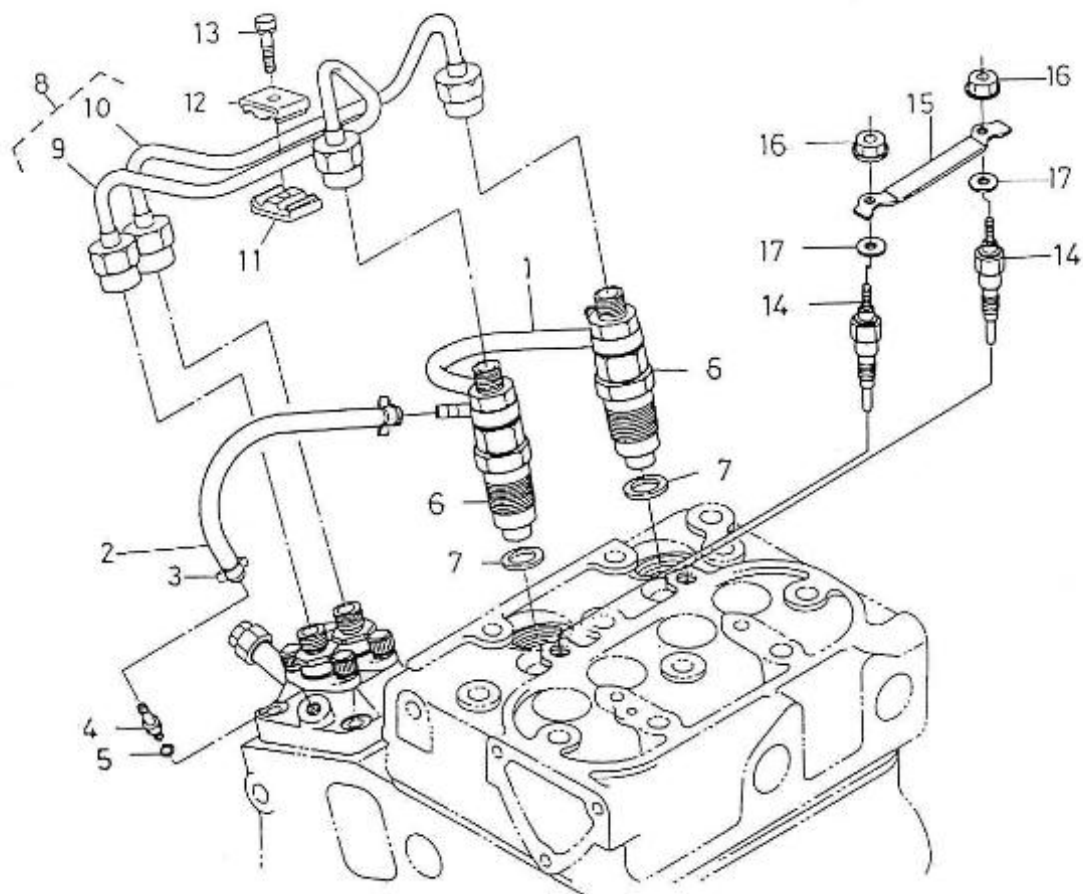

2.45HE STANDARD ENGINE / INJECTION NOZZLES AND PIPES

Part number	Item	Désignation article	Quantity
970304146	1	HOSE	1
32805001	2	HOSE	1
970310171	3	CLAMP	2
970142104	4	NOZZLE, FUEL OVERFLOW LINE	1
970150403	5	RING,SEAL	1
970307587	6	ASSY HOLDER,NOZZLE	2
970142109	7	GHASKET, RING INJECTORS	2
970307588	8	INJECTION PIPE	1