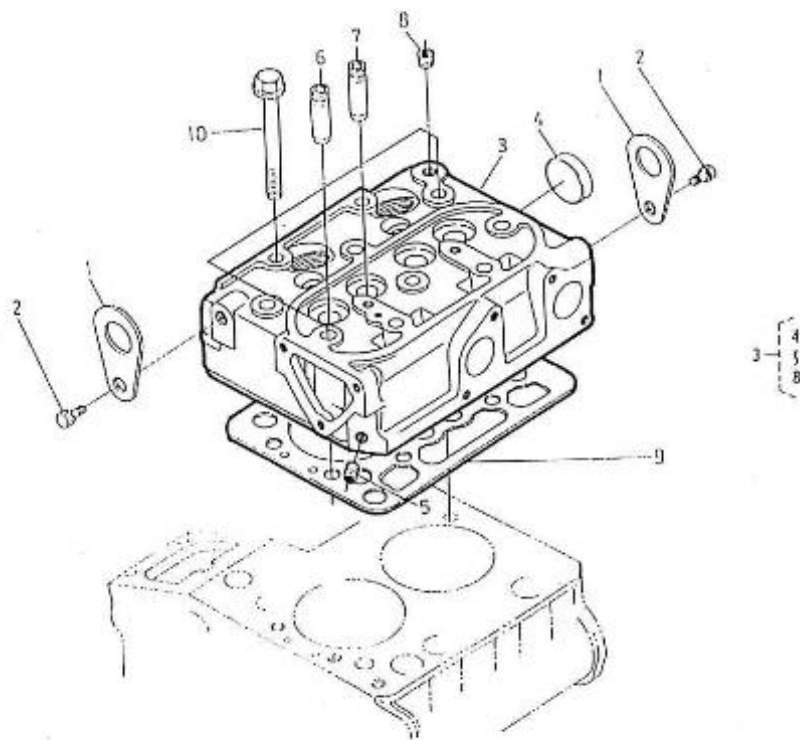

2.45HE STANDARD ENGINE / OIL SUMP - OIL PUMP

Part number	Item	Désignation article	Quantity
970307971	1	PAN,OIL	1
970140110	2	GASKET, OIL PAN 2.40	1
970140123	3	BOLT ,M 6X12	14
970313311	4	BOLT	1
970301951	5	O-RING	1
970307463	6	FILTER 1,OIL	1
970490127	7	PLUG, OIL DRAIN	1
970432132	8	GASKET,RING	1

2.45HE STANDARD ENGINE / CYLINDER HEAD COVER

Part number	Item	Désignation article	Quantity
970307500	1	JOINT, BREATHER PIPE	1
970140303	2	PLATE, BREATHER ELEMENT N01	1
970140302	3	HOUSING, BREATHER ELEMENT	1
970302769	4	FILTER, BREATHER ELEMENT	1
970140306	5	SHIELD, OIL BREATHER	1
970490307	6	SCREW, M 5X 10	2
970307471	7	COVER, CYL. HEAD	1
970307472	8	GASKET, COVER CYL:HEAD	1
970140504	9	NUT, CAP M8	2
970150403	10	RING, SEAL	2
970490510	11	CAP, FILLING OIL	1
970490511	12	O-RING	1

2.45HE STANDARD ENGINE / TIMING GEAR CASE

Part number	Item	Désignation article	Quantity
970307619	1	COMP CASE,GEAR	1
970140202	2	PLUG, SOCK	2
970140204	3	PIN, TIMING COVER 2.40	1
970490203	4	O-RING	3
970140205	5	GASKET, TIMING CASE 2.40	1
970490119	6	BOLT,M 6X 18	1
970302737	7	BOLT,M 6X 50	10
970140208	8	BOLT	3
970307621	9	BOLT	1
970307622	10	BOLT	1
970307623	11	SEAL,OIL	1

2.45HE STANDARD ENGINE / CYLINDER HEAD

Part number	Item	Désignation article	Quantity
970140901	1	HOOK, ENGINE 2.40	2
970313311	2	BOLT	2
970307464	3	COMP.CYLINDER HEAD	1
970140904	4	CAP, FREEZE	1
970490107	5	PLUG,SOCK	1
970140922	6	GUIDE, VALVE INTAKE 2.40HE	2
970140923	7	GUIDE, VALVE EXHAUST 2.40	2
970140908	8	PLUG, CYL.HEAD 2.40	1
970307465	9	GASKET,CYL.HEAD NA	1
970140912	10	BOLT, CYL.HEAD 2.40	10