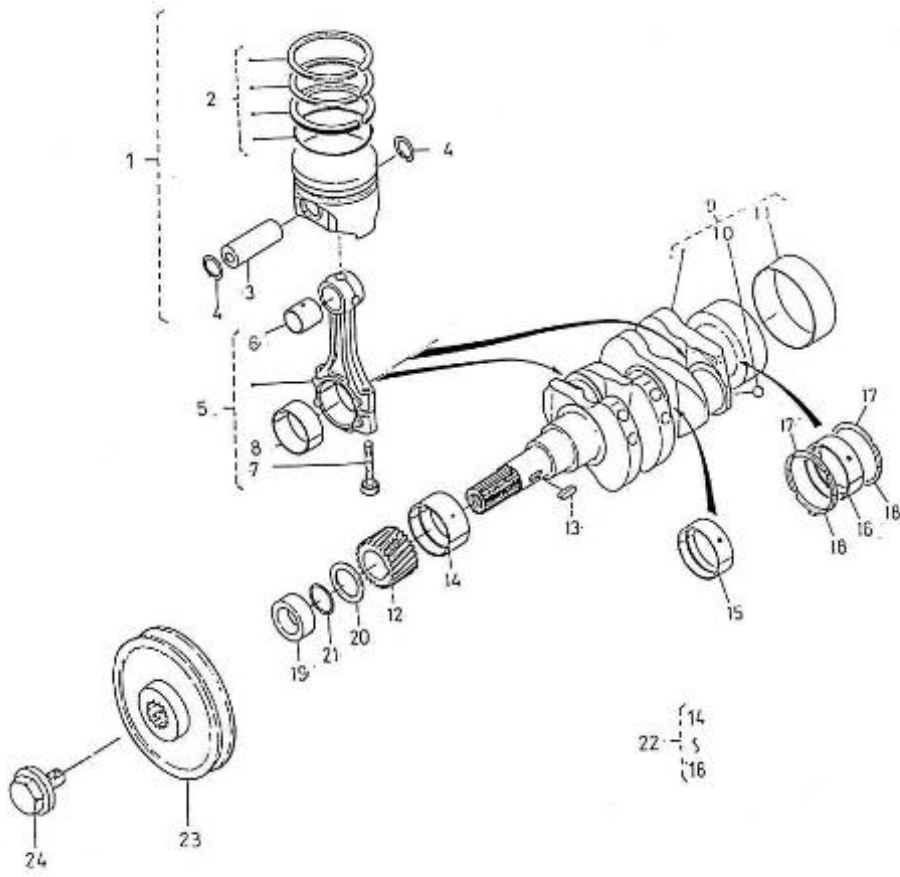

2.45HE STANDARD ENGINE / CAMSHAFT

Part number	Item	Désignation article	Quantity
970141101	1	TAPPET, CAMSHAFT 2.40	4
970307548	2	PUSH ROD	4
970142122	3	CAMSHAFT,FUEL CPL.2. 40	1
970307549	4	CAMSHAFT	1
970302043	5	SCREW,SET	1
970141105	6	GEAR, CAMSHAFT 2.40	1
970141106	7	KEY, FEATHER CAMSHAFT 2.40-4.1	1
970141107	8	STOPPER, CAMSHAFT	1
970140123	9	BOLT ,M 6X12	2
970307542	10	COMP.GEAR,IDLE	1
970307543	11	BUSH	1
970307544	12	COLLAR,IDLE GEAR	1
970307545	13	RING,SNAP	1
970307546	14	SHAFT,IDLE GEAR	1
970490508	15	BOLT,M 6X 14	3

2.45HE STANDARD ENGINE / CRANKSHAFT-PISTONS

Part number	Item	Désignation article	Quantity
970307550	1	PISTON	2
970307554	1	PISTON + 0.25 MM	2
970307556	2	ASSY RING,PISTON +0.25	2
970307555	2	SET,PISTON RING	2
970307557	3	PIN,PISTON	2
970491504	4	CIR-CLIP	4
970307558	5	ASSY ROD,CONNECTING	2
970307559	6	BUSH,PISTON PIN	2
970141513	7	BOLT, CONN.ROD 2.40	4
970307562	8	METAL,CRANK PIN 04	2
970141514	8	METAL, CONN.ROD STD.	2
970307563	9	COMP.CRANK SHAFT	1
970307564	10	BALL	2
970151513	11	SLEEVE,CRANKSHAFT	1
970141520	12	GEAR, CRANKSHAFT 2.40	1
970491106	13	KEY,FEATHER	1
970141525	14	METAL, CRANKSHAFT 1 STD 2.40	1
970141556	14	METAL, CRANKSHAFT 1 0.04	1
970491547	15	METAL,CRANKSHAFT 2 0.20	1
970491526	15	METAL,CRANKSHAFT 2 STD	1
970491557	15	METAL,CRANKSHAFT 2 0.40	1
970307571	16	METAL,CRANK SHAFT	1
970307573	16	METAL,CRANKSHAFT3 04	1
970307572	16	METAL,CRANK SHAFT	1
970491558	17	METAL,SIDE 1 0.04	2
970491548	17	METAL,SIDE 1 0.02	2
970491527	17	METAL,SIDE 1 STD	2
970491528	18	METAL,SIDE 2 STD	2
970491559	18	METAL,SIDE 2 0.04	2
970491549	18	METAL,SIDE 2 0.02	2
970141523	19	COLLAR, CRANKSHAFT 2.40	1
970141522	20	RING, CRANKSHAFT 2.40	1
970141524	21	O-RING,CRANKSHAFT 2.40	1
970307266	23	PULLEY,FAN DRIVE	1
970141517	24	BOLT, CRANKSHAFT PULLY	1