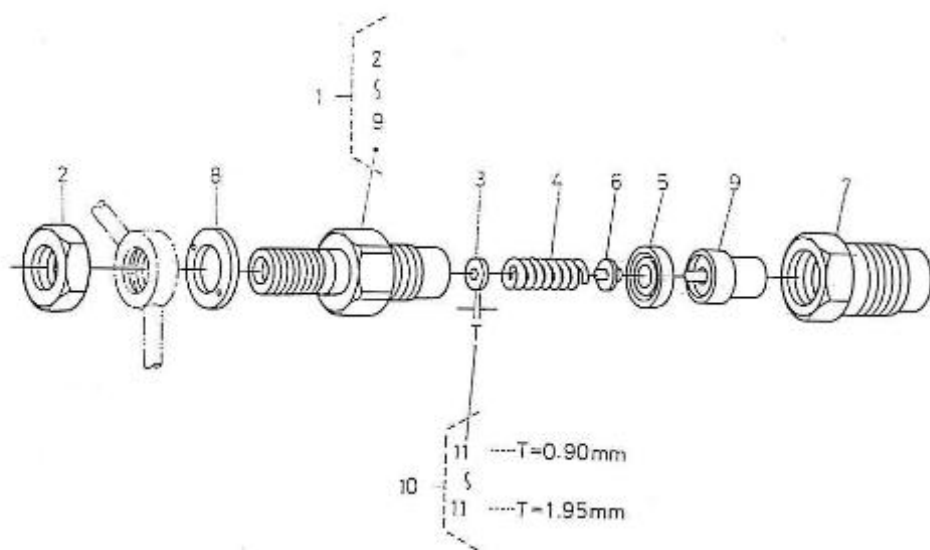

2.45HE STANDARD ENGINE / INJECTION NOZZLE

Part number	Item	Désignation article	Quantity
970307587	1	ASSY HOLDER,NOZZLE	2
970142175	2	NUT,NOZZLE INJ.	2
970302825	3	SPACER,ADJ.NOZZLE STD. 0.900	2
970142171	4	SPRING,NOZZLE FUEL	2
970142173	5	PIECE,DISTANCE NOZZLE INJ.	2
970142170	6	ROD,PUSH NOZZLE FUEL	2
970307595	7	NUT	2
970302826	8	WASHER,NOZZLE INJ.	2
970307596	9	PIECE,NOZZLE	2
970142200	10	SET,SPACER NOZZLE	1
970142180	11	SPACER,NOZZLE INJ. 0,975MM	1
970142179	11	SPACER,NOZZLE INJ. 0,950MM	1
970302825	11	SPACER,ADJ.NOZZLE STD. 0.900	1
970142178	11	SPACER,NOZZLE INJ. 0,925MM	1