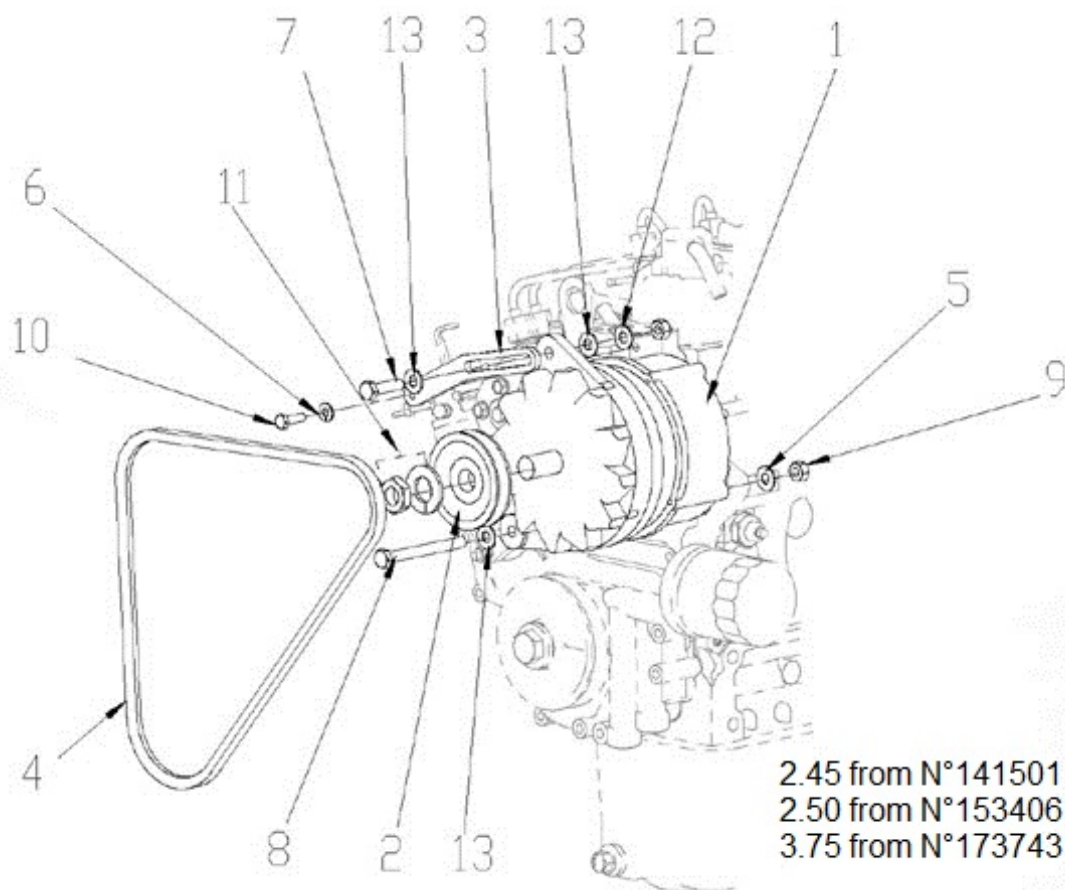

2.45HE STANDARD ENGINE / ALTERNATOR

Part number	Item	Désignation article	Quantity
48201149	1	ALTERNATOR 12V-70A	1
970307448	1	SUPPORT,ALTERNATOR	1
970307495	2	BOLT	1
95312304	2	PULLEY	1
970039794	3	WASHER	1
95203081	3	TIGHTNER	1
970307532	4	NUT	1
48108138	4	V BELT	1
970307522	5	ALTERNATOR,14V-60A	1
970119139	5	WASHER,CORRUGATED D8	1
970307194	6	PULLEY	1
970119149	6	WASHER, SPRING D 6	1
970119148	7	BOLT, HEX M 8X 30	1
970307533	7	REGULATOR,ALTERNATOR	1
970300261	8	BOLT,HEX M 8X 80	1
970307133	8	V-BELT	1
970027322	9	NUT,M 8	2
970307449	9	TIGHTENER,V-BELT	1
970644006	10	BOLT,HEX M 6X 20	1
970304050	10	WASHER	1
970024016	11	BOLT,HEX M 8X 40	1
970119138	12	WASHER,SPRING D 8	1
970027323	13	WASHER,PLAIN D 8	3
970027322	13	NUT,M 8	2
970300261	14	BOLT,HEX M 8X 80	1
970439910	15	BOLT,HEX M 6X 16	1
970119149	16	WASHER, SPRING D 6	1