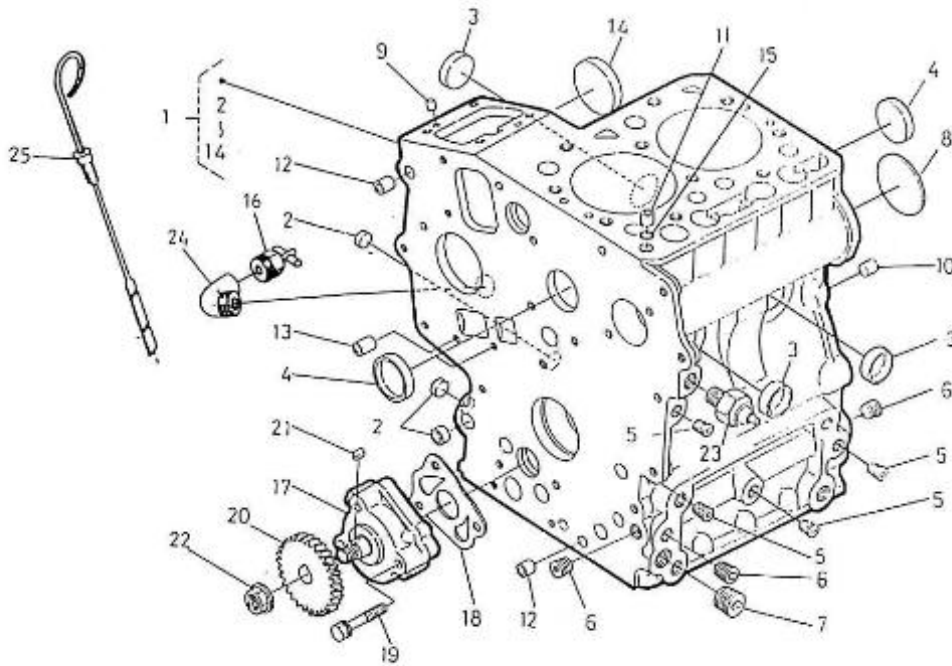

Filtre(s) :

- type: 2.45HE STANDARD ENGINE

2.45HE STANDARD ENGINE / ENGINE BLOCK

Part number	Item	Désignation article	Quantity
970307455	2	CAP,SEALING	3
970307456	3	CAP,SEALING	3
970140104	4	CAP, FREEZE	2
970490107	5	PLUG,SOCK	4
970490108	6	PLUG,SOCK	3
970490109	7	PLUG,SOCK	1
970307457	8	PLUG,EXPANSION	1
970140109	9	PIN, CYLINDRICAL	2
970490111	10	PIN,CYLINDRICAL	2
970490112	11	PIN,PIPE	1
970490113	12	PIN,PIPE	1
970140108	13	PIN, PIPE	2
970307458	14	COVER,CYL.HEAD	1
970490116	15	O-RING	1
970307178	16	TAP	1
970143114	17	PUMP,OIL CPL.	1
970143115	18	GASKET,OIL PUMP	1
970143116	19	BOLT	3
970143117	20	GEAR,OIL PUMP DRIVE 2. 40	1
970143118	21	KEY,FEATHER	1
970307460	22	NUT,FLANGE	1
970851700	23	SWITCH,OIL	1
970307267	24	ELBOW	1
970307462	25	GAUGE,OIL	1

2.45HE STANDARD ENGINE / OIL SUMP - OIL PUMP

Part number	Item	Désignation article	Quantity
970307971	1	PAN,OIL	1
970140110	2	GASKET, OIL PAN 2.40	1
970140123	3	BOLT ,M 6X12	14
970313311	4	BOLT	1
970301951	5	O-RING	1
970307463	6	FILTER 1,OIL	1
970490127	7	PLUG, OIL DRAIN	1
970432132	8	GASKET,RING	1

2.45HE STANDARD ENGINE / CYLINDER HEAD COVER

Part number	Item	Désignation article	Quantity
970307500	1	JOINT, BREATHER PIPE	1
970140303	2	PLATE, BREATHER ELEMENT N01	1
970140302	3	HOUSING, BREATHER ELEMENT	1
970302769	4	FILTER, BREATHER ELEMENT	1
970140306	5	SHIELD, OIL BREATHER	1
970490307	6	SCREW, M 5X 10	2
970307471	7	COVER, CYL. HEAD	1
970307472	8	GASKET, COVER CYL:HEAD	1
970140504	9	NUT, CAP M8	2
970150403	10	RING, SEAL	2
970490510	11	CAP, FILLING OIL	1
970490511	12	O-RING	1