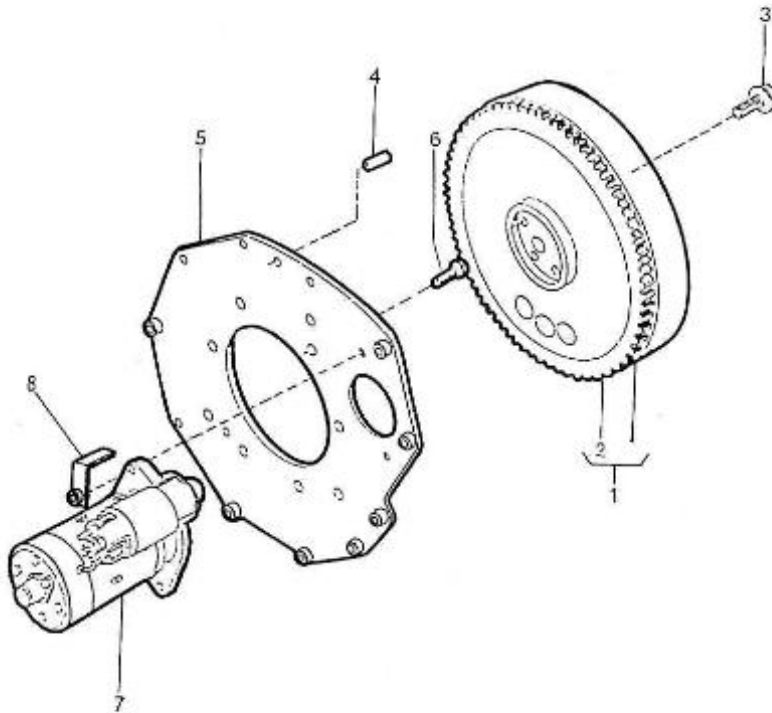

2.45HE STANDARD ENGINE / FLYWHEEL

Part number	Item	Désignation article	Quantity
970307013	1	COMP.FLYWHEEL	1
970141703	2	GEAR, FLYWHEEL 2.40	1
970307575	3	BOLT, FLYWHEEL	5
970490111	4	PIN, CYLINDRICAL	1
970307576	5	PLATE, REAR END	1
970490919	6	BOLT, M 8 X 16	10
970307577	7	ASSY STARTER	1
970302639	8	SUPP, MOUNTING STARTER MOTOR S5	1