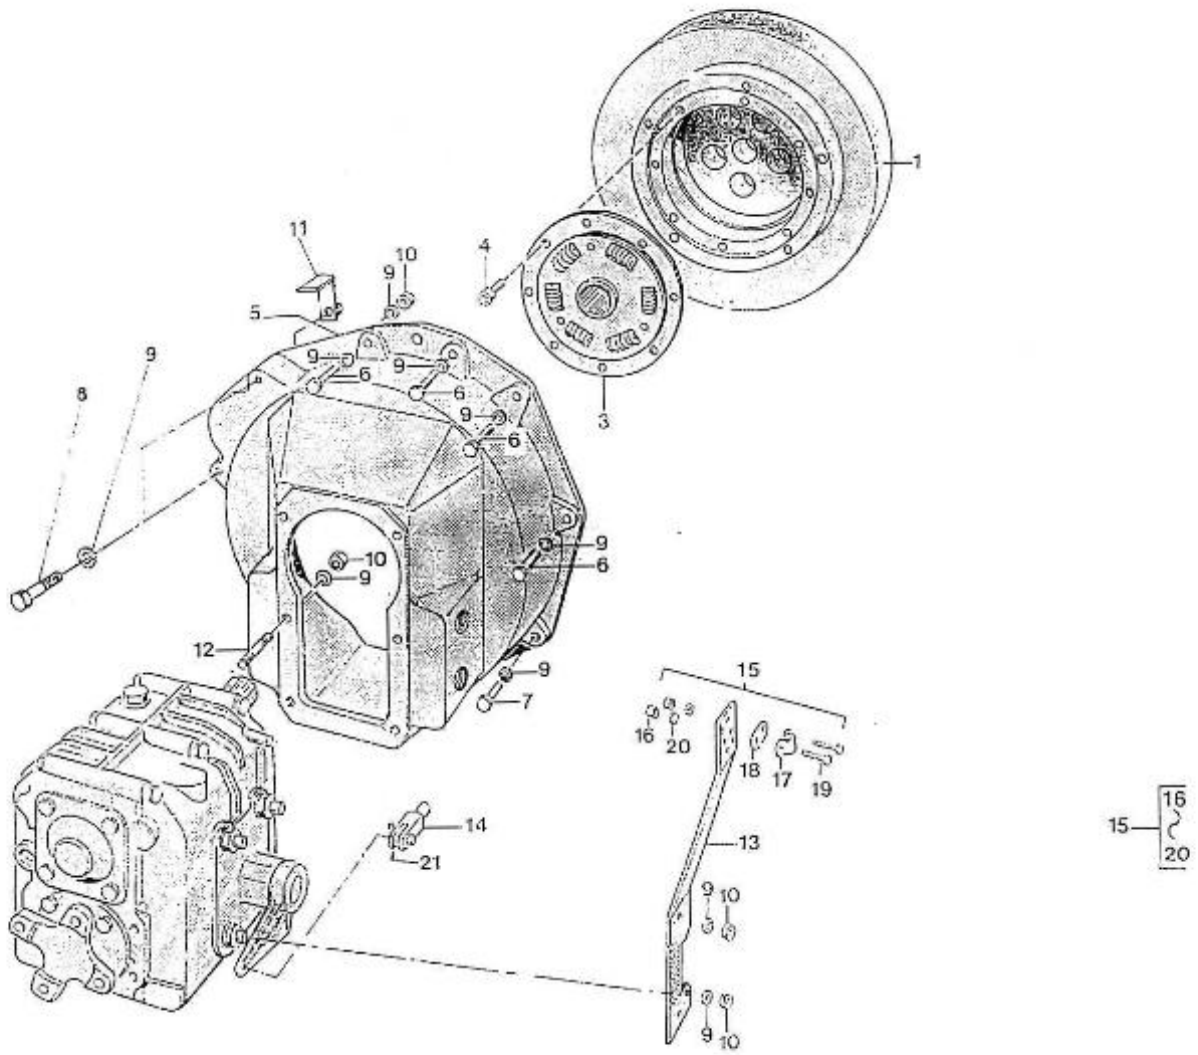

2.45HE STANDARD ENGINE / GEAR BOX FLANGE

Part number	Item	Désignation article	Quantity
970307013	1	COMP.FLYWHEEL	1
970776050	3	DAMPERPLATE,121 DIN	1
970119147	4	BOLT, SOCK M 6X12	8
970307193	5	HOUSING,FLYWHEEL	1
970635917	6	BOLT,SOCK M 8X 40	4
970635916	7	BOLT,SOCK M 8X 35	3
970301280	8	BOLT,HEX M 8X 90	2
970119139	9	WASHER,CORRUGATED D8	11
970027322	10	NUT,M 8	9
970302639	11	SUPP,MOUNTING STARTER MOTOR S5	1
970300057	12	STUD,M 8X 20	6
970300373	13	SUPPORT,CONTROL HBW	1
970830123	14	STRAP	1
970835020	15	CLAMP	1
970609904	16	NUT,M 5	2
QCC33010TF	17	THREADING COLLAR JACKET 33C	1
QCC33014TF	18	COUNTER PLATE 33/43C	1
970300317	19	BOLT,HEX M 5X 16	2
970300318	20	WASHER,SPRING D 5	2
970635106	21	PIN,COTTER 2X20 SST	1