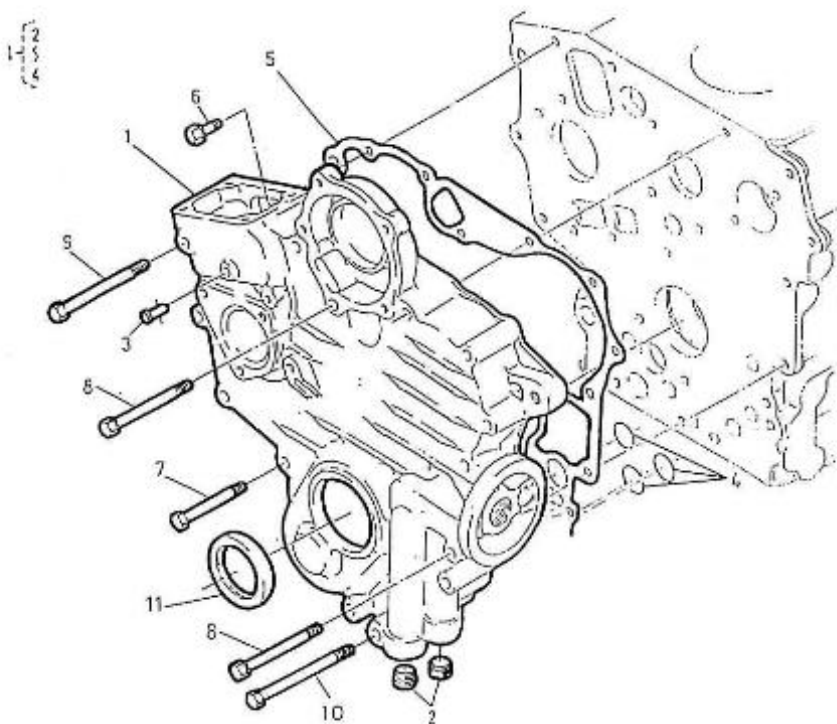

2.45HE STANDARD ENGINE / TIMING GEAR CASE

Part number	Item	Désignation article	Quantity
970307619	1	COMP CASE,GEAR	1
970140202	2	PLUG, SOCK	2
970140204	3	PIN, TIMING COVER 2.40	1
970490203	4	O-RING	3
970140205	5	GASKET, TIMING CASE 2.40	1
970490119	6	BOLT,M 6X 18	1
970302737	7	BOLT,M 6X 50	10
970140208	8	BOLT	3
970307621	9	BOLT	1
970307622	10	BOLT	1
970307623	11	SEAL,OIL	1