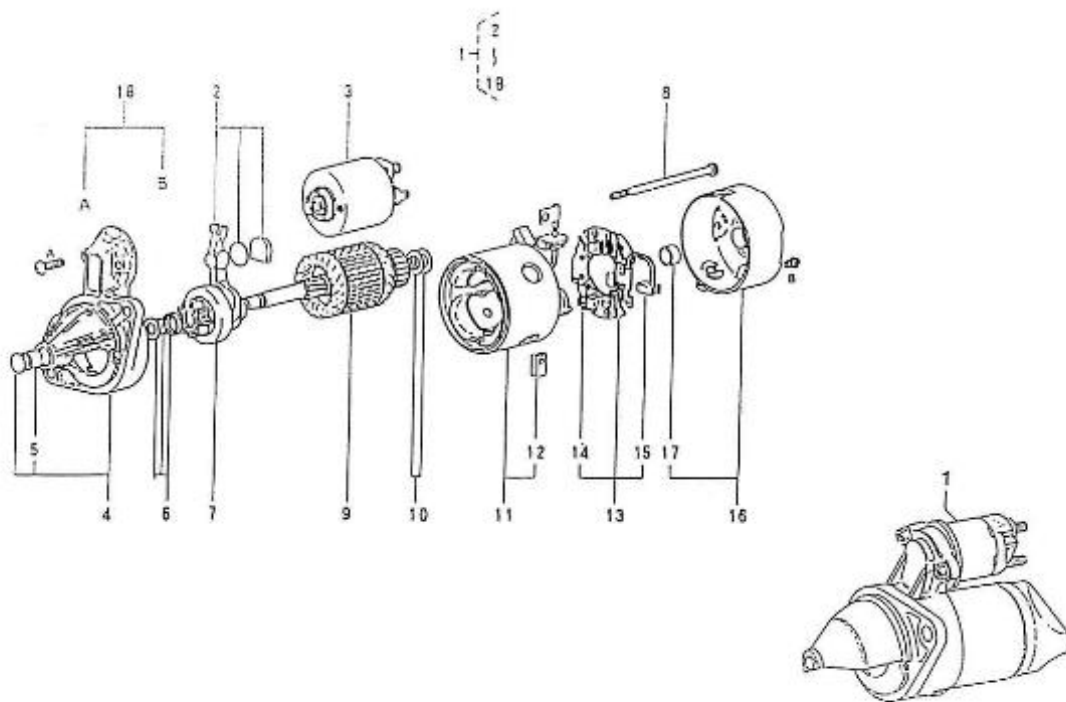

2.45HE STANDARD ENGINE / INTAKE MANIFOLD

Part number	Item	Désignation article	Quantity
970145101	1	MANIFOLD,INTAKE	1
970145102	2	GASKET,INTAKE MANIFOLD 2. 40	1
970490119	3	BOLT,M 6X 18	2
970302736	4	BOLT,M 6X 45	1
970119149	5	WASHER, SPRING D 6	1
970301330	6	FILTER,AIR HE	1
970302573	7	HOSE,CARTER DEAIR 2.40HE	1
970439306	8	CLAMP	2
970301611	9	HOSE,AIR FILTER 2. 40-2.60/HE	1
970634621	10	CLAMP,HOSE	1
970604533	11	CLAMP,HOSE 32-44	1

2.45HE STANDARD ENGINE / OIL DRAIN PUMP

Part number	Item	Désignation article	Quantity
970439302	1	PUMP,OIL EXTRACTION	1
970310401	2	PIPE	1

2.45HE STANDARD ENGINE / STATER - DETAILS

Part number	Item	Désignation article	Quantity
970307577	1	ASSY STARTER	1
970307578	2	LEVER	1
970147306	3	RELAIS,STARTER MOTOR 2.45/2.50	1
970307579	4	FRAME, DRIVE END	1
970147308	5	BUSH	1
970307580	6	STOPPER	1
970307581	7	SWITCH,OVER RUNNING	1
970307582	8	BOLT	2
970307583	9	ARMATURE	1
970147337	10	WASHER,ADJUSTING	1
970307584	11	YOKE	1
970147316	12	BRUSH	2
970147317	13	HOLDER,BRUSH	1
970147318	14	SPRING,BRUSH	3
970147325	15	BRUSH,STARTER MOTOR 2.40	1
970307585	16	BRACKET	1
970147315	17	BUSHING,STARTER MOTOR 2.40HE	1
970307586	18	SCREW	1