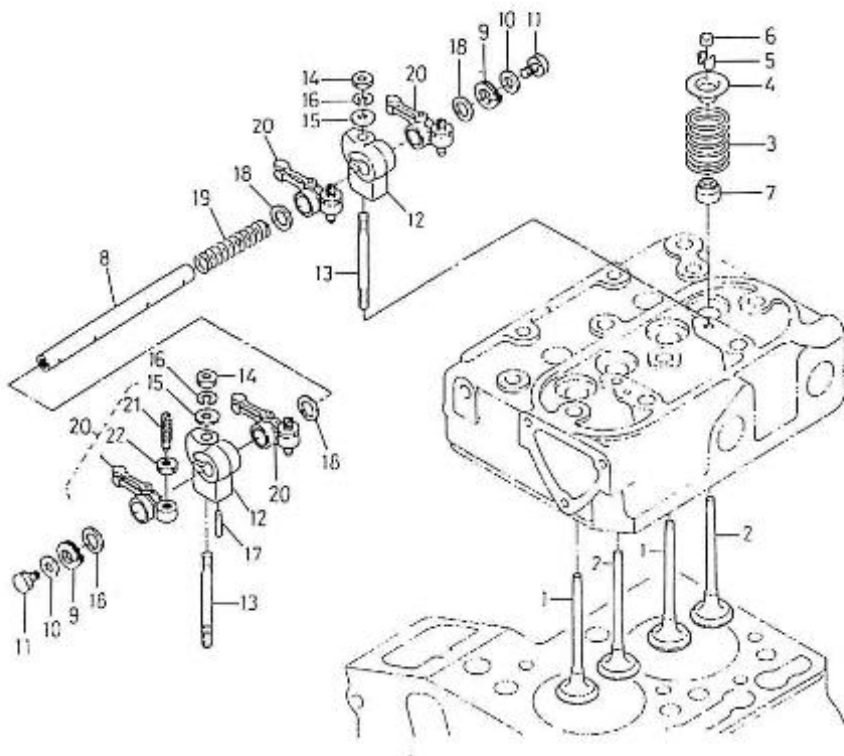

2.45HE STANDARD ENGINE / VALVES AND SPRINGS

Part number	Item	Désignation article	Quantity
970141001	1	VALVE, INTAKE 2.40	2
970141002	2	VALVE, EXHAUST 2.40	2
970141003	3	SPRING, VALVE 2.40	4
970141004	4	RETAINER, VALVE SPRING	4
970141005	5	COLLAR, VALVE SPRING 2.40	8
970141007	6	CAP, VALVE	4
970307541	7	SEAL, VALVE STEM	4
970141008	8	SHAFT, ROCKER ARM 2.40	1
970141009	9	SPRING, ROCKER ARM 2.40	2
970141013	10	WASHER, ROCKER ARM SHAFT 2.40	2
970141015	11	BOLT, M6X10	2
970141011	12	BRACKET, ROCKER ARM 2.40	2
970141012	13	STUD, CYL.HEAD 2.40	2
970151133	14	NUT, M 6	2
970141326	15	WASHER, PLAIN D6	2
970119149	16	WASHER, SPRING D 6	2
970141010	17	SCREW, ADJ.ROCKER ARM 2.40	1
970141016	18	WASHER, ROCKER ARM 2.40	2
970141017	19	SPRING, ROCKER ARM 2.40	1
970141019	20	ASSY, ROCKER ARM 2.40HE	4
970141022	21	SCREW, ADJ.ROCKER ARM	4
970141023	22	NUT, ROCKER ARM 2.40	4