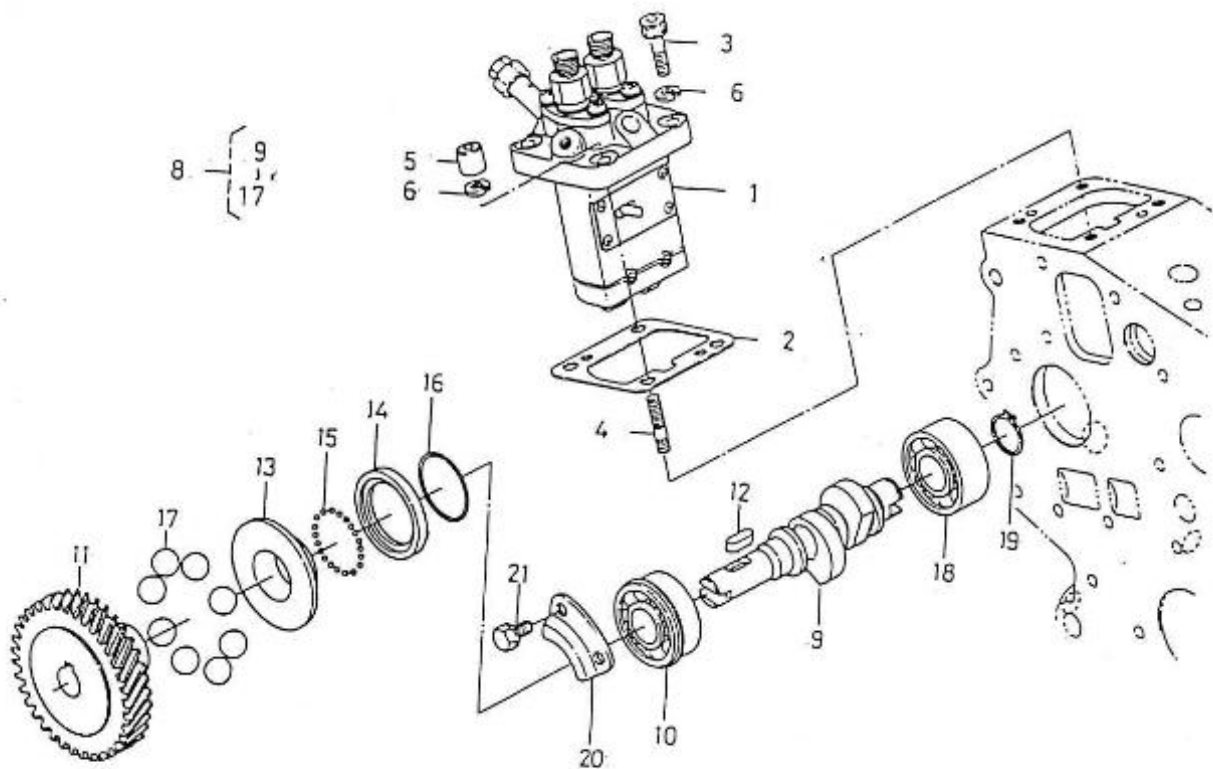

2.45HE STANDARD ENGINE / INJECTION AND FEED PUMP

Part number	Item	Désignation article	Quantity
970307597	1	ASSY PUMP,INJECTION	1
970142121	2	SHIM,INJECTION PUMP 2. 40	2
970307598	3	SHIM,INJ.PUMP 0.25	1
970142138	4	BOLT,SOCK M 6X 20	3
970142139	5	STUD,INJ.PUMP	1
970142140	6	NUT,CAP	1
970119149	7	WASHER, SPRING D 6	4
970313886	8	ASSY CAMSHAFT,FUEL	0
970142123	9	CAMSHAFT,FUEL 2. 40	1
970142124	10	BEARING,CASE	1
970307602	11	GEAR,INJECTION PUMP	1
970491106	12	KEY,FEATHER	1
970142127	13	SLEEVE	1
970142129	14	COVER,BEARING 2. 40HE	1
970142130	15	BEARING,BALL CAMSHAFT 2.40HE	32
970492128	16	CIR-CLIP,GOVERNOR SLEEVE	1
970492132	17	BEARING,BALL GOVERNOR	8
970142134	18	BEARING,CASE	1
970142133	19	CIR-CLIP,EXTERNAL	1
970142136	20	STOPPER,FUEL CAMSHAFT 2.40	1
970140123	21	BOLT ,M 6X12	2