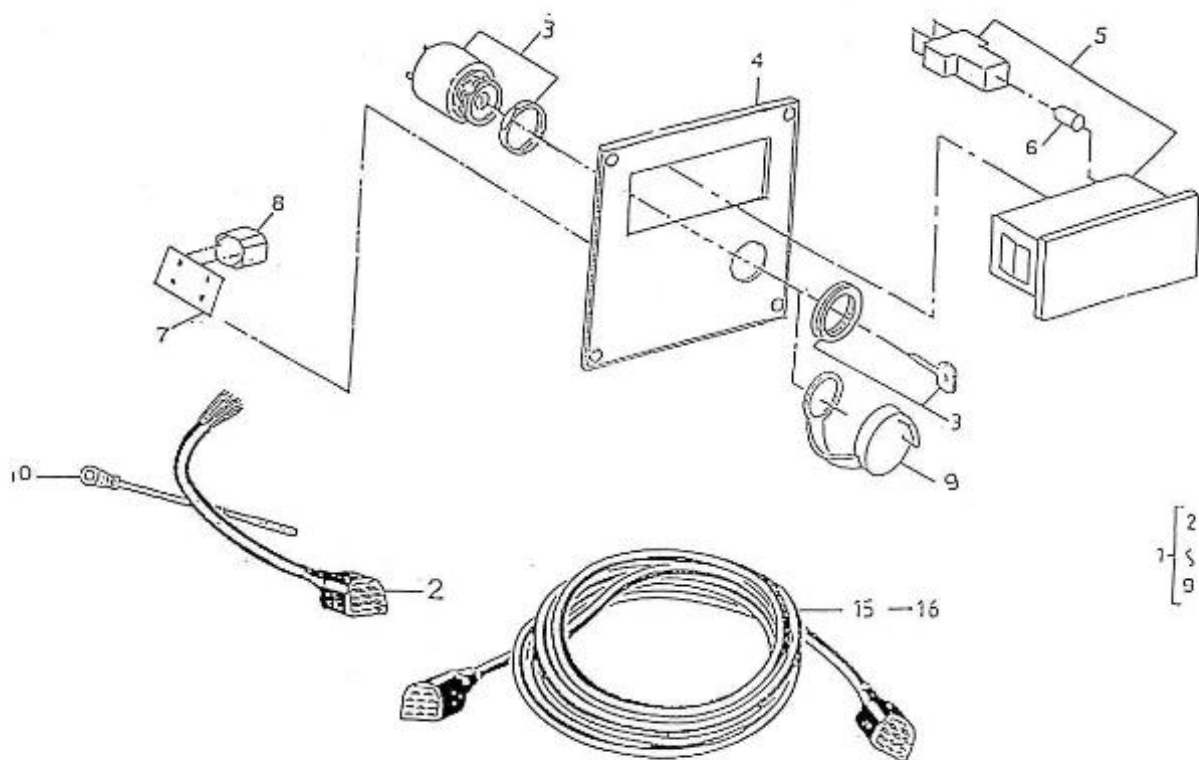

2.45HE STANDARD ENGINE / INSTRUMENT PANELS

Part number	Item	Désignation article	Quantity
970307040	1	PANEL	1
970302214	2	PLATE,PANEL 1 INSTRUMENT	1
970310179	2	WIRING,PANEL	1
970301191	3	NUT,M 4 A2	4
970302667	3	SWITCH,BOSCH STARTER + GLOWING	1
970302662	4	WIRING,PANEL 1 INSTR. (11P	1
970856011	5	BULB 12V-2W	5
970856005	5	INDICATORI OTTICI A 4 SPIE	1
970856011	6	BULB 12V-2W	4
970300920	7	CLAMP,INSTRUMENTS	4
970302684	8	BUZZER,SONITRON SMA 24A P17.05	1
970304021	9	COVER	1
970302667	10	SWITCH,BOSCH STARTER + GLOWING	1
970635523	10	CABLEBINDER,PLASTIC 4,8X178	1
970300967	11	BUTTON,PUSH	1
970856005	12	INDICATORI OTTICI A 4 SPIE	1
970304021	13	COVER	1
970304019	14	CABLEBINDER,PLASTIC 4.8X195	1
970302666	15	WIRING,INTERMEDIATE 8MTR 11POS	1
970302665	16	WIRING,INTERMEDIATE 4MTR 11POS	1