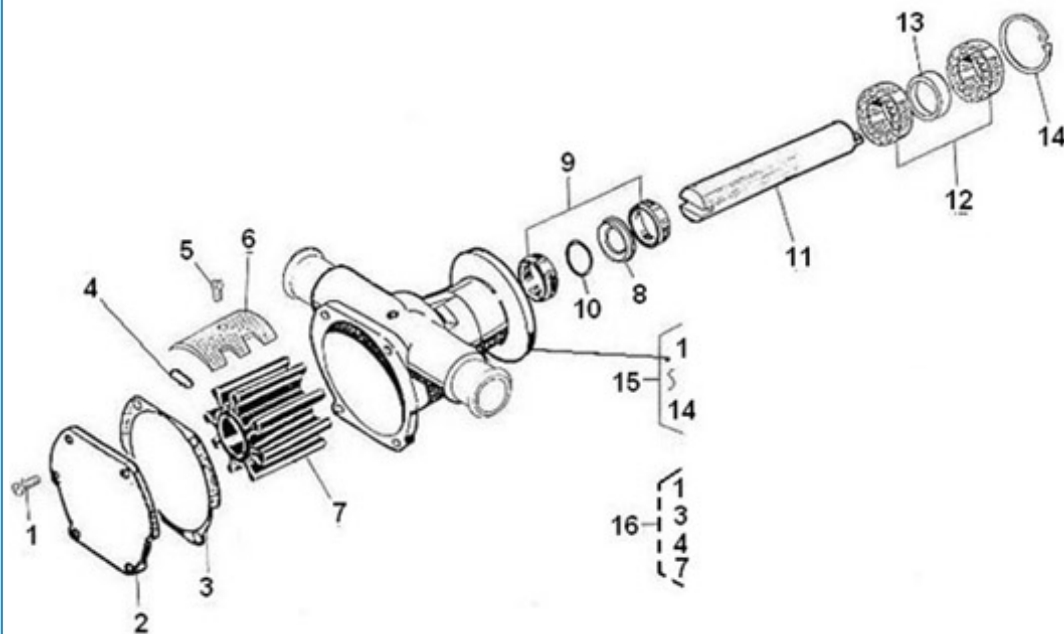

2.45HE STANDARD ENGINE / SEA WATER PUMP - DETAILS

Part number	Item	Désignation article	Quantity
970303686	1	SCREW,COVER W/PUMP F35B-9	6
970303691	2	COVER,WATER PUMP F4B-9	1
970504028	3	GASKET,F4B-9	1
970303687	4	SCREW,CAM WATER PUMP	1
970303687	5	SCREW,CAM WATER PUMP	1
970504034	6	CAM,WATER PUMP F4B-9	1
970434013	7	IMPELLER,WATER PUMP F 4B D 12	1
970307738	8	SPACER	1
970434031	9	RING,SEAL OIL W/PUMP F35B-9	2
970307744	10	O-RING	1
970307734	11	PUMP SHAFT	1
970303692	12	BEARING,CASE WATER PUMP F4B-9	2
970307739	13	SPACER	2
970303693	14	RING,RETAINING WATER PUMP F4B-	1
970307808	15	PUMP,WATER	1
970307749	16	REPAIR KIT	1