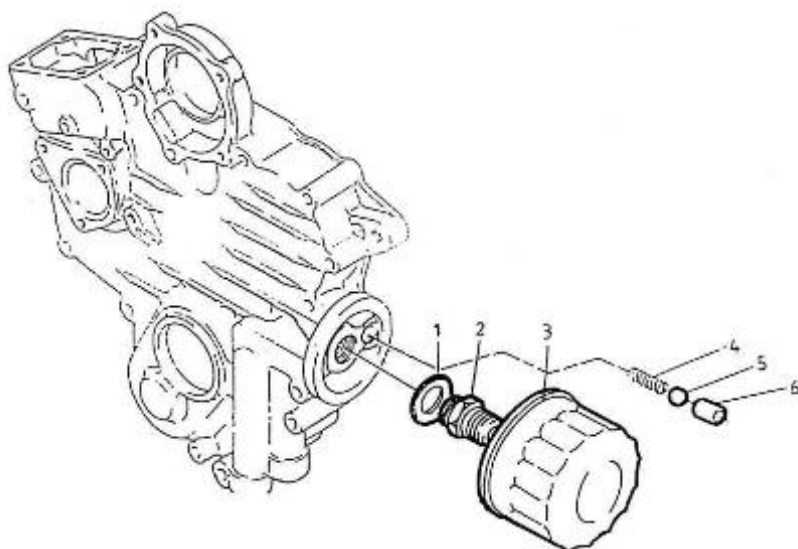

2.45HE STANDARD ENGINE / OIL FILTER

Part number	Item	Désignation article	Quantity
970140211	1	WASHER, PLAIN	1
970302728	2	NIPPLE	1
970302697	3	FILTER,ELEMENT OIL 6.280	1
970140216	4	SPRING	1
970140218	5	BEARING, BALL	1
970140217	6	SEAT	1