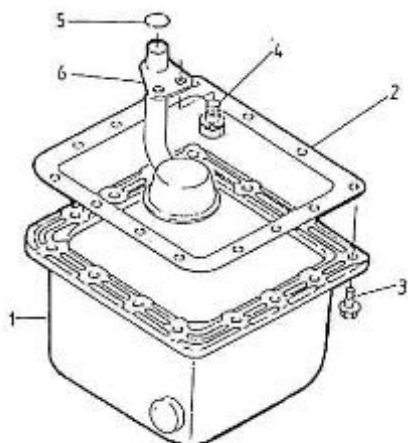

Filtre(s) :

- type: 2.45HE STANDARD ENGINE

2.45HE STANDARD ENGINE / ENGINE BLOCK

Part number	Item	Désignation article	Quantity
970307455	2	CAP,SEALING	3
970307456	3	CAP,SEALING	3
970140104	4	CAP, FREEZE	2
970490107	5	PLUG,SOCK	4
970490108	6	PLUG,SOCK	3
970490109	7	PLUG,SOCK	1
970307457	8	PLUG,EXPANSION	1
970140109	9	PIN, CYLINDRICAL	2
970490111	10	PIN,CYLINDRICAL	2
970490112	11	PIN,PIPE	1
970490113	12	PIN,PIPE	1
970140108	13	PIN, PIPE	2
970307458	14	COVER,CYL.HEAD	1
970490116	15	O-RING	1
970307178	16	TAP	1
970143114	17	PUMP,OIL CPL.	1
970143115	18	GASKET,OIL PUMP	1
970143116	19	BOLT	3
970143117	20	GEAR,OIL PUMP DRIVE 2. 40	1
970143118	21	KEY,FEATHER	1
970307460	22	NUT,FLANGE	1
970851700	23	SWITCH,OIL	1
970307267	24	ELBOW	1
970307462	25	GAUGE,OIL	1

2.45HE STANDARD ENGINE / OIL SUMP - OIL PUMP

Part number	Item	Désignation article	Quantity
970307971	1	PAN,OIL	1
970140110	2	GASKET, OIL PAN 2.40	1
970140123	3	BOLT ,M 6X12	14
970313311	4	BOLT	1
970301951	5	O-RING	1
970307463	6	FILTER 1,OIL	1
970490127	7	PLUG, OIL DRAIN	1
970432132	8	GASKET,RING	1

2.45HE STANDARD ENGINE / CYLINDER HEAD COVER

Part number	Item	Désignation article	Quantity
970307500	1	JOINT, BREATHER PIPE	1
970140303	2	PLATE, BREATHER ELEMENT N01	1
970140302	3	HOUSING, BREATHER ELEMENT	1
970302769	4	FILTER, BREATHER ELEMENT	1
970140306	5	SHIELD, OIL BREATHER	1
970490307	6	SCREW, M 5X 10	2
970307471	7	COVER, CYL. HEAD	1
970307472	8	GASKET, COVER CYL:HEAD	1
970140504	9	NUT, CAP M8	2
970150403	10	RING, SEAL	2
970490510	11	CAP, FILLING OIL	1
970490511	12	O-RING	1